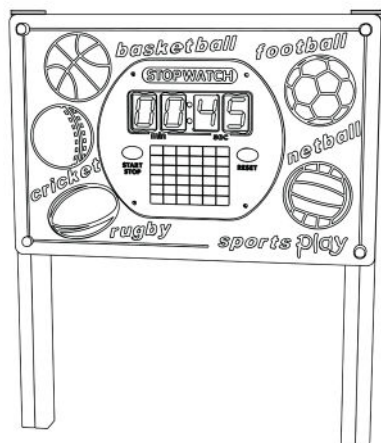

# **PB123 - STOPWATCH - GAMES**

## *Installation Instructions*

**creative  
play**

# ***PARTS REQUIRED***

---

***STOPWATCH - GAMES***