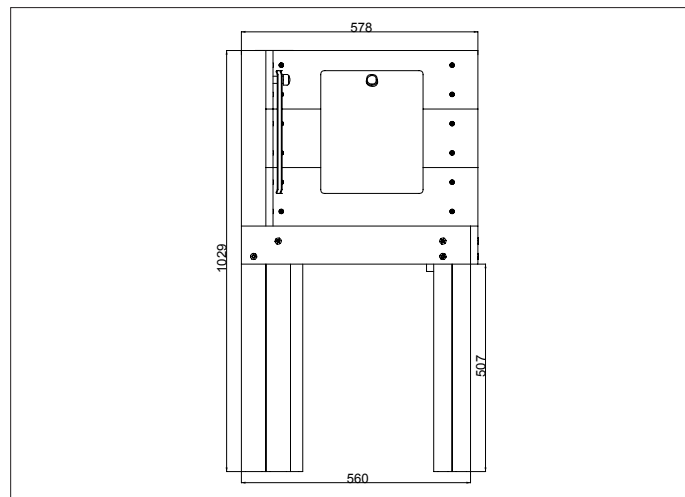

NUR162 - MESSY PLAY TABLE CORNER UNIT

creative
play

AGE
RANGE

2 - 5 YEARS

MULTIPLE CHILDREN

SURFACE AREA - N/A

ALTERNATIVE PRODUCT

NUR161 - MESSY PLAY TABLE

	INSTALLERS REQUIRED	2
	TIME REQUIRED	2.5 HOURS
	FOUNDATIONS	0.34M³
	FREE FALL HEIGHT	N/A
	PRODUCT DIMENSIONS	H - 1M, W - 1.2M, D - 0.5M

NUR162 - MESSY PLAY TABLE - CORNER UNIT

01244 375 627

sales@creativeplayuk.com