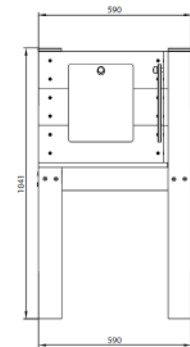

MESSY PLAY CORNER TABLE

**creative
play**

NUR162

**Measurements in millimetres*

PRODUCT INFORMATION	
PRODUCT CODE	NUR162
DIMENSIONS LXWXH	1.2MX 0.6M X 1.1M
AGE RANGE	3+
SPARE PART AVAILABILITY	2-4 WEEKS

TECHNICAL INFORMATION	
FREE FALL HEIGHT	N/A
MINIMUM AREA	0.59MX0.59M
MIN. SURFACING AREA	N/A
STANDARDS COMPLIANCE	BSEN1176