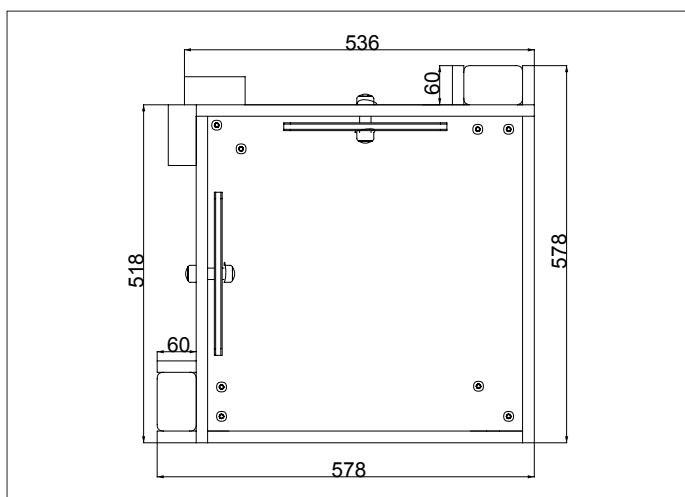

NUR162 - MESSY PLAY TABLE CORNER UNIT

creative
play

AGE
RANGE

2 - 5 YEARS

MULTIPLE CHILDREN

SURFACE AREA - N/A

ALTERNATIVE PRODUCT

NUR161 - MESSY PLAY TABLE

	INSTALLERS REQUIRED	2
	TIME REQUIRED	2.5 HOURS
	FOUNDATIONS	0.34M³
	FREE FALL HEIGHT	N/A
	PRODUCT DIMENSIONS	H - 1M, W - 1.2M, D - 0.5M

NUR162 - MESSY PLAY TABLE - CORNER UNIT

01244 375 627

sales@creativeplayuk.com