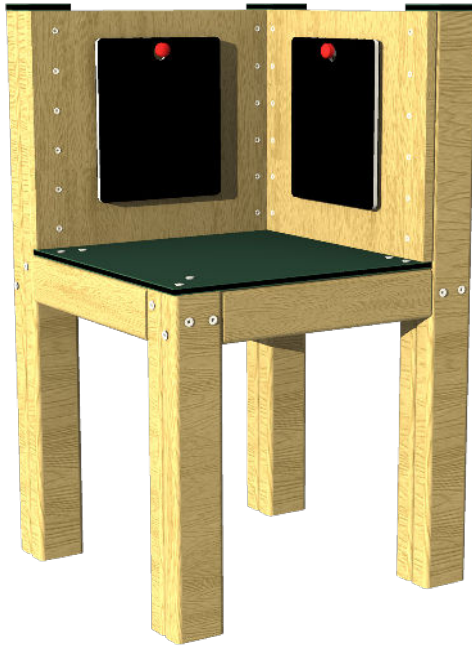

MESSY PLAY CORNER TABLE

**creative
play**

NUR162

**Measurements in millimetres*

PRODUCT INFORMATION	
PRODUCT CODE	NUR162
DIMENSIONS LXWXH	1.2MX 0.6M X 1.1M
AGE RANGE	3+
SPARE PART AVAILABILITY	2-4 WEEKS

TECHNICAL INFORMATION	
FREE FALL HEIGHT	N/A
MINIMUM AREA	0.59MX0.59M
MIN. SURFACING AREA	N/A
STANDARDS COMPLIANCE	BSEN1176