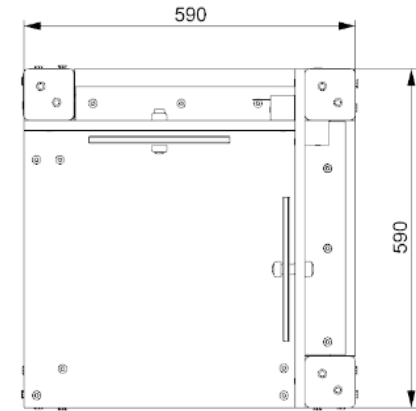

MESSY PLAY CORNER TABLE

**creative
play**

NUR162

**Measurements in millimetres*

PRODUCT INFORMATION	
PRODUCT CODE	NUR162
DIMENSIONS LXWXH	1.2MX 0.6M X 1.1M
AGE RANGE	3+
SPARE PART AVAILABILITY	2-4 WEEKS

TECHNICAL INFORMATION	
FREE FALL HEIGHT	N/A
MINIMUM AREA	0.59MX0.59M
MIN. SURFACING AREA	N/A
STANDARDS COMPLIANCE	BSEN1176