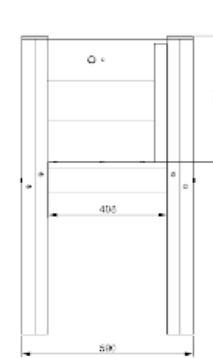

MESSY PLAY CORNER TABLE

**creative
play**

NUR162

**Measurements in millimetres*

PRODUCT INFORMATION	
PRODUCT CODE	NUR162
DIMENSIONS LXWXH	1.2MX 0.6M X 1.1M
AGE RANGE	3+
SPARE PART AVAILABILITY	2-4 WEEKS

TECHNICAL INFORMATION	
FREE FALL HEIGHT	N/A
MINIMUM AREA	0.59MX0.59M
MIN. SURFACING AREA	N/A
STANDARDS COMPLIANCE	BSEN1176