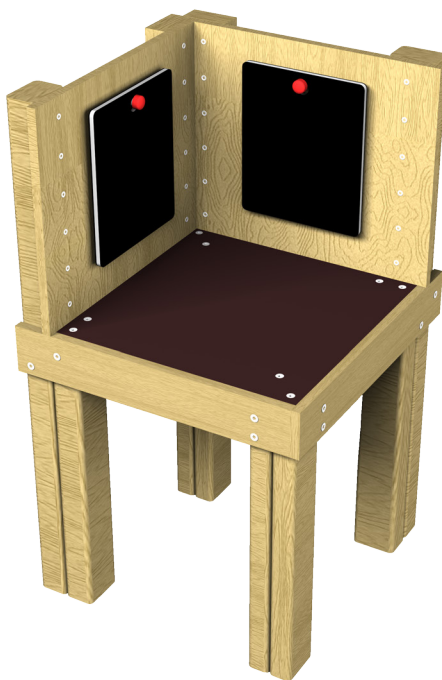

NUR162 - MESSY PLAY TABLE CORNER UNIT

creative
play

AGE
RANGE

2 - 5 YEARS

MULTIPLE CHILDREN

SURFACE AREA - N/A

ALTERNATIVE PRODUCT

NUR161 - MESSY PLAY TABLE

	INSTALLERS REQUIRED	2
	TIME REQUIRED	2.5 HOURS
	FOUNDATIONS	0.34M³
	FREE FALL HEIGHT	N/A
	PRODUCT DIMENSIONS	H - 1M, W - 1.2M, D - 0.5M

NUR162 - MESSY PLAY TABLE - CORNER UNIT

01244 375 627

sales@creativeplayuk.com