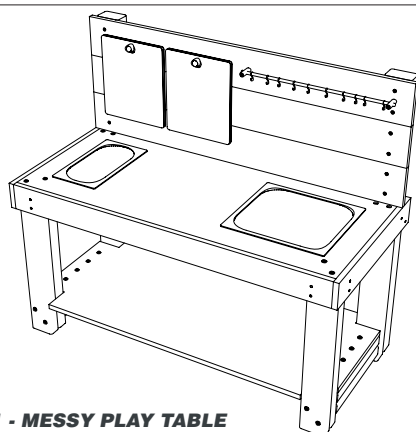

NUR162 - MESSY PLAY TABLE CORNER UNIT

creative
play

AGE
RANGE

2 - 5 YEARS

MULTIPLE CHILDREN

SURFACE AREA - N/A

ALTERNATIVE PRODUCT

NUR161 - MESSY PLAY TABLE

	INSTALLERS REQUIRED	2
	TIME REQUIRED	2.5 HOURS
	FOUNDATIONS	0.34M³
	FREE FALL HEIGHT	N/A
	PRODUCT DIMENSIONS	H - 1M, W - 1.2M, D - 0.5M

NUR162 - MESSY PLAY TABLE - CORNER UNIT

01244 375 627

sales@creativeplayuk.com