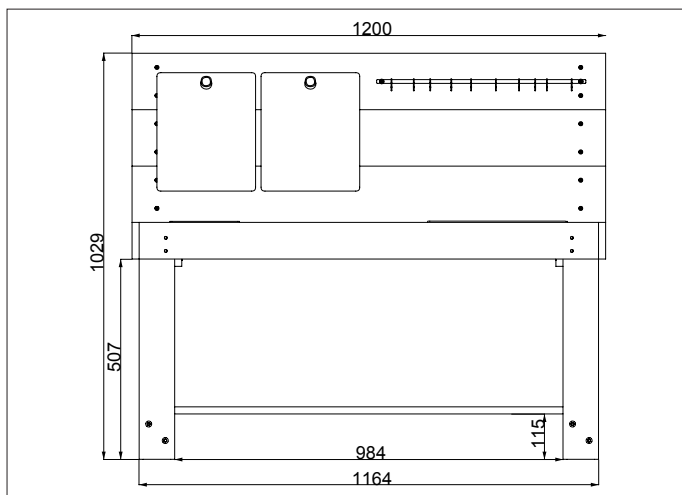

NUR161 - MESSY PLAY TABLE

creative
play

* KITCHEN UTENSILS NOT INCLUDED

AGE RANGE 2 - 5 YEARS

MULTIPLE CHILDREN

SURFACE AREA - N/A

	INSTALLERS REQUIRED	2
	TIME REQUIRED	4 HOURS
	FOUNDATIONS	0.32M³
	FREE FALL HEIGHT	N/A
	PRODUCT DIMENSIONS	H - 1M, W - 1.2M, D - 0.5M