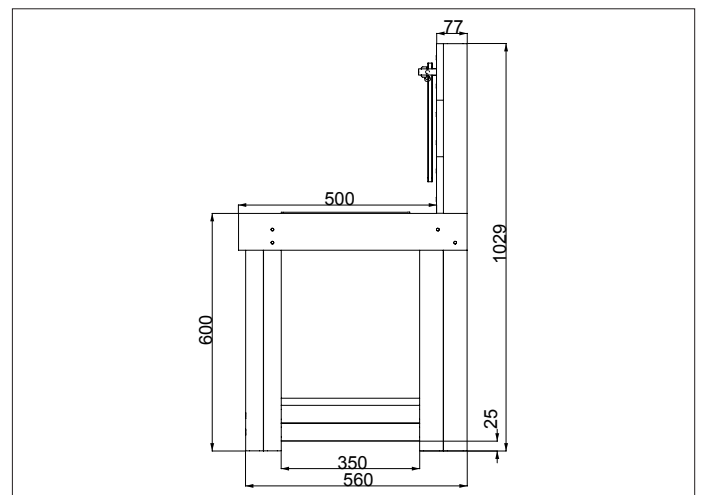

NUR161 - MESSY PLAY TABLE

creative
play

* KITCHEN UTENSILS NOT INCLUDED

AGE RANGE 2 - 5 YEARS

MULTIPLE CHILDREN

SURFACE AREA - N/A

	INSTALLERS REQUIRED	2
	TIME REQUIRED	4 HOURS
	FOUNDATIONS	0.32M³
	FREE FALL HEIGHT	N/A
	PRODUCT DIMENSIONS	H - 1M, W - 1.2M, D - 0.5M