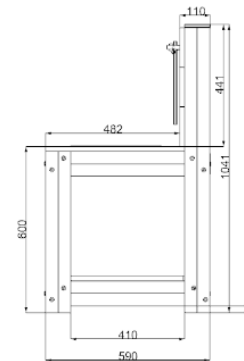

MESSY PLAY TABLE

creative
play

NUR161

**Measurements in millimetres*

PRODUCT INFORMATION

PRODUCT CODE NUR161

DIMENSIONS LXWXH 1.2M X 0.6M X 1.1M

AGE RANGE 3+

SPARE PART AVAILABILITY 2-4 WEEKS

TECHNICAL INFORMATION

FREE FALL HEIGHT N/A

MINIMUM AREA 1.2M X 0.6M

MIN. SURFACING AREA N/A

STANDARDS COMPLIANCE BSEN1176

DOWNLOADS

PRODUCT WEBPAGE