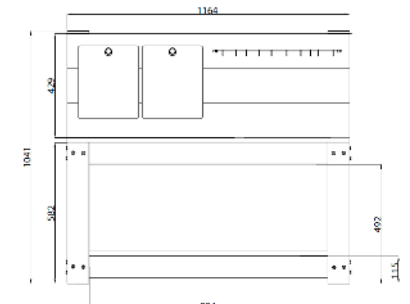

MESSY PLAY TABLE

creative
play

NUR161

**Measurements in millimetres*

PRODUCT INFORMATION

PRODUCT CODE NUR161

DIMENSIONS LXWXH 1.2M X 0.6M X 1.1M

AGE RANGE 3+

SPARE PART AVAILABILITY 2-4 WEEKS

TECHNICAL INFORMATION

FREE FALL HEIGHT N/A

MINIMUM AREA 1.2M X 0.6M

MIN. SURFACING AREA N/A

STANDARDS COMPLIANCE BSEN1176

DOWNLOADS

PRODUCT WEBPAGE