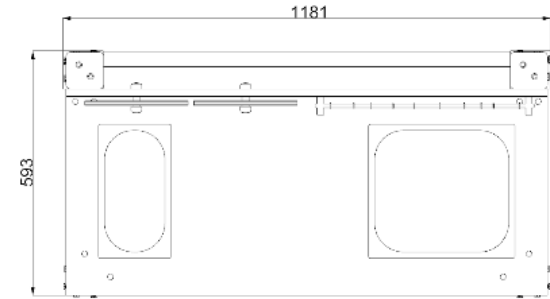

MESSY PLAY TABLE

creative
play

NUR161

**Measurements in millimetres*

PRODUCT INFORMATION

PRODUCT CODE NUR161

DIMENSIONS LXWXH 1.2M X 0.6M X 1.1M

AGE RANGE 3+

SPARE PART AVAILABILITY 2-4 WEEKS

TECHNICAL INFORMATION

FREE FALL HEIGHT N/A

MINIMUM AREA 1.2M X 0.6M

MIN. SURFACING AREA N/A

STANDARDS COMPLIANCE BSEN1176

DOWNLOADS

PRODUCT WEBPAGE