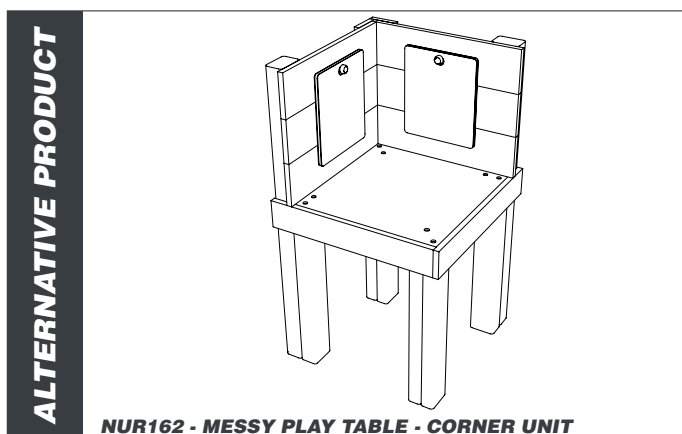

NUR161 - MESSY PLAY TABLE

creative
play

* KITCHEN UTENSILS NOT INCLUDED

AGE RANGE 2 - 5 YEARS

MULTIPLE CHILDREN

SURFACE AREA - N/A

	INSTALLERS REQUIRED	2
	TIME REQUIRED	4 HOURS
	FOUNDATIONS	0.32M³
	FREE FALL HEIGHT	N/A
	PRODUCT DIMENSIONS	H - 1M, W - 1.2M, D - 0.5M