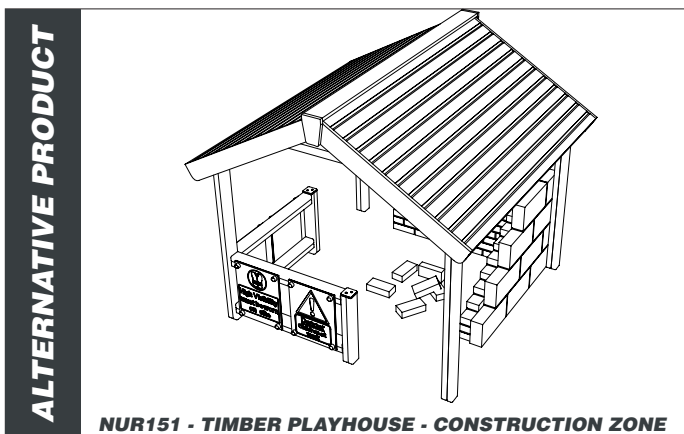

NUR153 - TIMBER PLAYHOUSE WALKTHROUGH

creative play

AGE RANGE 2 - 5 YEARS

MULTIPLE CHILDREN

SURFACE AREA - N/A

	INSTALLERS REQUIRED	2
	TIME REQUIRED	4 HOURS
	FOUNDATIONS	0.48M³
	FREE FALL HEIGHT	N/A
	PRODUCT DIMENSIONS	H - 2.1M, W - 2.3M, D - 2.3M

NUR153 - TIMBER PLAYHOUSE - WALKTHROUGH