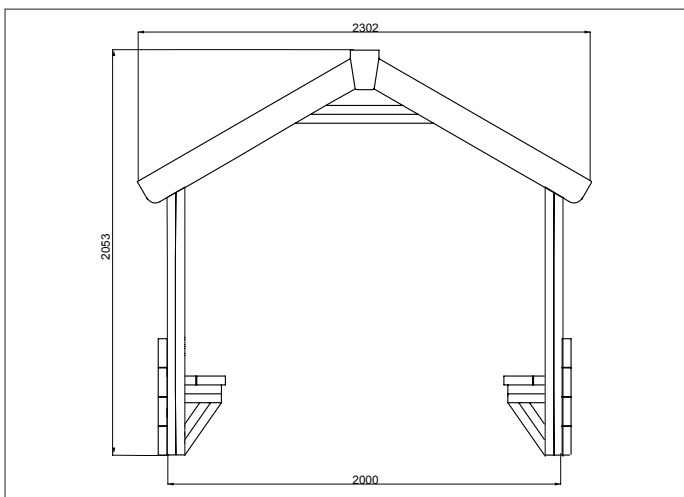

NUR153 - TIMBER PLAYHOUSE WALKTHROUGH

creative play

AGE RANGE 2 - 5 YEARS

MULTIPLE CHILDREN

SURFACE AREA - N/A

	INSTALLERS REQUIRED	2
	TIME REQUIRED	4 HOURS
	FOUNDATIONS	0.48M³
	FREE FALL HEIGHT	N/A
	PRODUCT DIMENSIONS	H - 2.1M, W - 2.3M, D - 2.3M