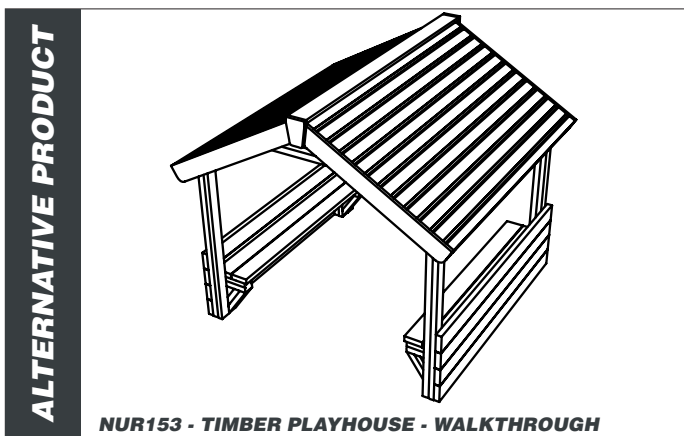

NUR151 - TIMBER PLAYHOUSE CONSTRUCTION SITE

creative play

AGE RANGE 2 - 5 YEARS

MULTIPLE CHILDREN

SURFACE AREA - N/A

	INSTALLERS REQUIRED	2
	TIME REQUIRED	6 HOURS
	FOUNDATIONS	1.24M³
	FREE FALL HEIGHT	N/A
	PRODUCT DIMENSIONS	H - 0.2M, W - 1.2M, D - 0.6M