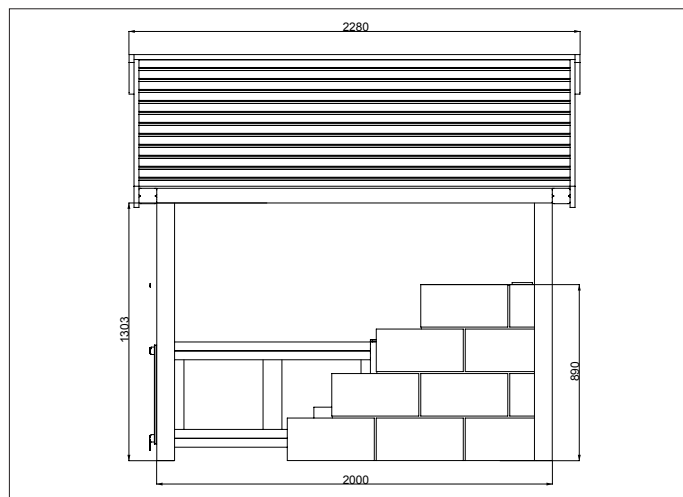

NUR151 - TIMBER PLAYHOUSE CONSTRUCTION SITE

creative play

AGE RANGE 2 - 5 YEARS

MULTIPLE CHILDREN

SURFACE AREA - N/A

	INSTALLERS REQUIRED	2
	TIME REQUIRED	6 HOURS
	FOUNDATIONS	1.24M³
	FREE FALL HEIGHT	N/A
	PRODUCT DIMENSIONS	H - 0.2M, W - 1.2M, D - 0.6M