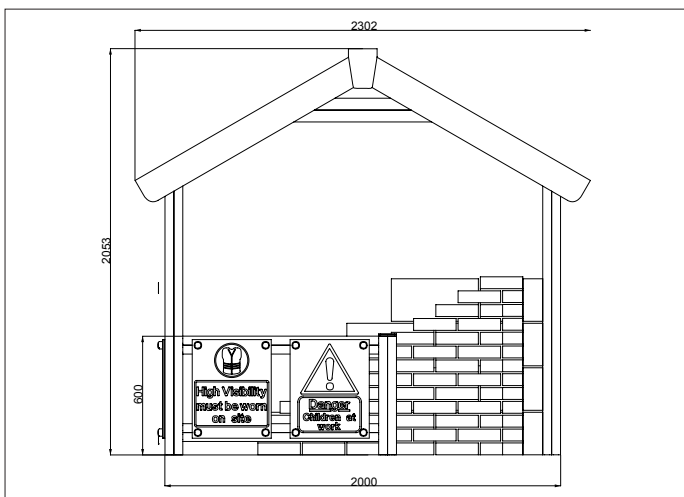

NUR151 - TIMBER PLAYHOUSE CONSTRUCTION SITE

creative play

AGE RANGE 2 - 5 YEARS

MULTIPLE CHILDREN

SURFACE AREA - N/A

	INSTALLERS REQUIRED	2
	TIME REQUIRED	6 HOURS
	FOUNDATIONS	1.24M³
	FREE FALL HEIGHT	N/A
	PRODUCT DIMENSIONS	H - 0.2M, W - 1.2M, D - 0.6M