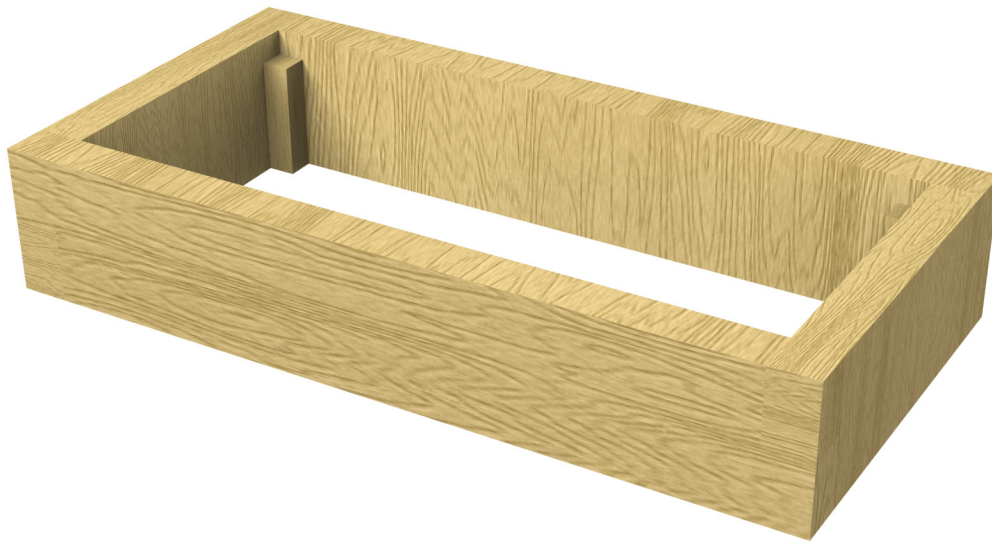

NUR141 - SLEEPER PLANTER

creative
play

AGE RANGE 2 - 5 YEARS

MULTIPLE CHILDREN

SURFACE AREA - N/A

	INSTALLERS REQUIRED	2
	TIME REQUIRED	2 HOURS
	FOUNDATIONS	0.056M³
	FREE FALL HEIGHT	N/A
	PRODUCT DIMENSIONS	H - 0.2M, W - 1.2M, D - 0.6M

NUR141 - SLEEPER PLANTER