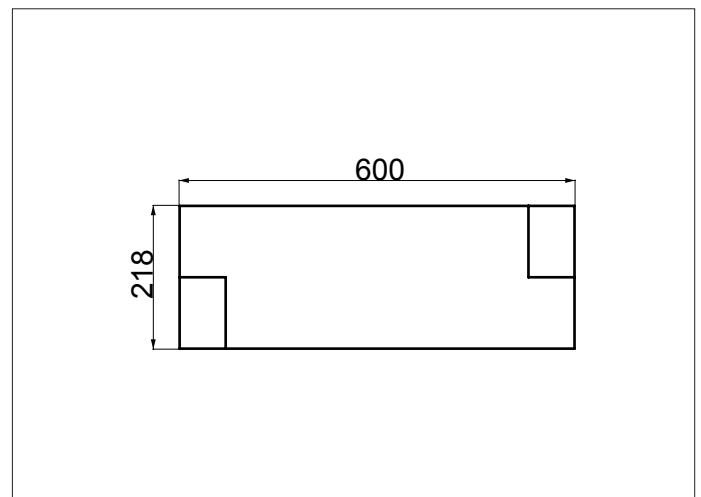

NUR141 - SLEEPER PLANTER

creative
play

AGE RANGE 2 - 5 YEARS

MULTIPLE CHILDREN

SURFACE AREA - N/A

	INSTALLERS REQUIRED	2
	TIME REQUIRED	2 HOURS
	FOUNDATIONS	0.056M³
	FREE FALL HEIGHT	N/A
	PRODUCT DIMENSIONS	H - 0.2M, W - 1.2M, D - 0.6M

NUR141 - SLEEPER PLANTER