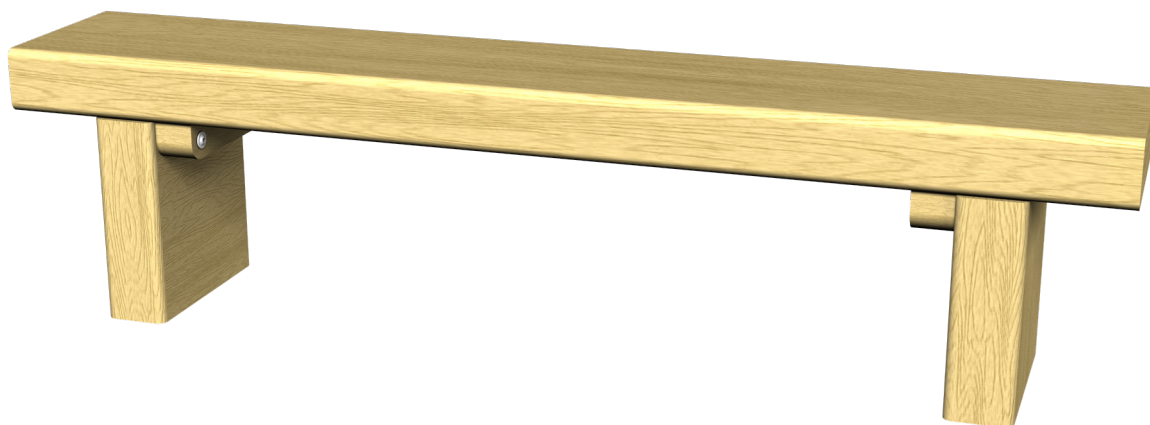

NUR131 - SLEEPER BENCH

creative
play

AGE RANGE 2 - 5 YEARS

MULTIPLE CHILDREN

SURFACE AREA N/A

	INSTALLERS REQUIRED	2
	TIME REQUIRED	1 HOUR
	FOUNDATIONS	0.06M³
	FREE FALL HEIGHT	N/A
	PRODUCT DIMENSIONS	H - 0.3M, W - 1.2M, D - 0.2M

NUR131 - SLEEPER BENCH