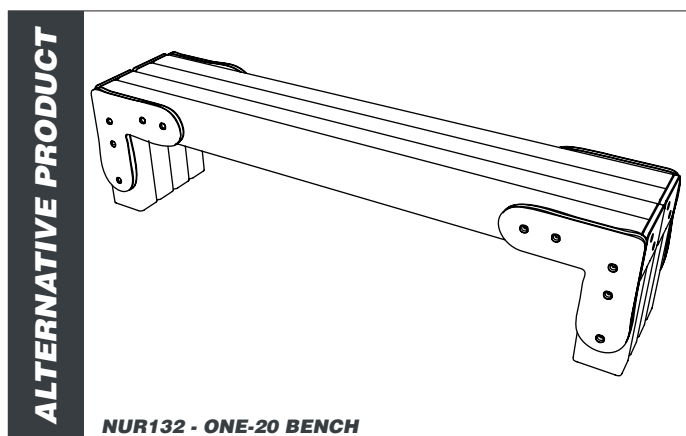

NUR131 - SLEEPER BENCH

creative
play

AGE RANGE 2 - 5 YEARS

MULTIPLE CHILDREN

SURFACE AREA N/A

	INSTALLERS REQUIRED	2
	TIME REQUIRED	1 HOUR
	FOUNDATIONS	0.06M³
	FREE FALL HEIGHT	N/A
	PRODUCT DIMENSIONS	H - 0.3M, W - 1.2M, D - 0.2M

NUR131 - SLEEPER BENCH