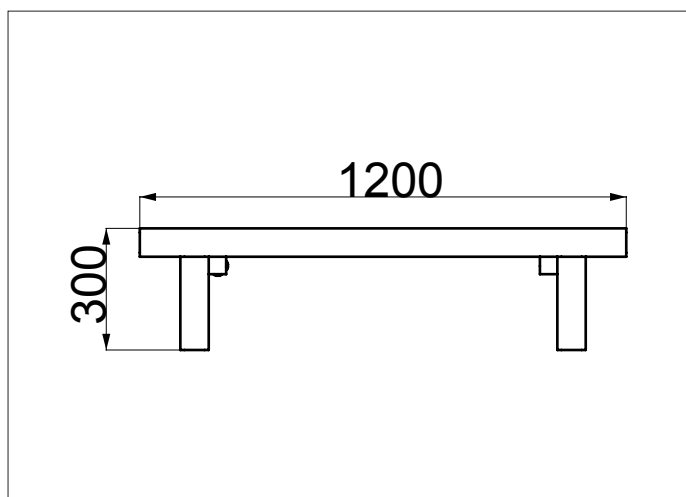

NUR131 - SLEEPER BENCH

creative
play

AGE RANGE 2 - 5 YEARS

MULTIPLE CHILDREN

SURFACE AREA N/A

	INSTALLERS REQUIRED	2
	TIME REQUIRED	1 HOUR
	FOUNDATIONS	0.06M³
	FREE FALL HEIGHT	N/A
	PRODUCT DIMENSIONS	H - 0.3M, W - 1.2M, D - 0.2M

NUR131 - SLEEPER BENCH