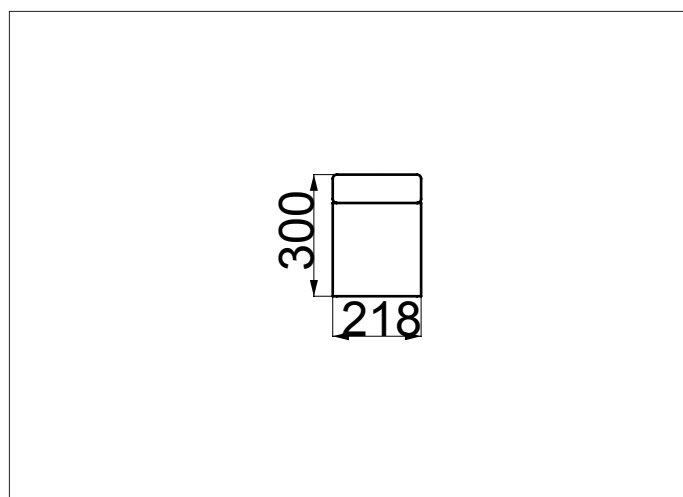

NUR131 - SLEEPER BENCH

creative
play

AGE RANGE 2 - 5 YEARS

MULTIPLE CHILDREN

SURFACE AREA N/A

	INSTALLERS REQUIRED	2
	TIME REQUIRED	1 HOUR
	FOUNDATIONS	0.06M³
	FREE FALL HEIGHT	N/A
	PRODUCT DIMENSIONS	H - 0.3M, W - 1.2M, D - 0.2M