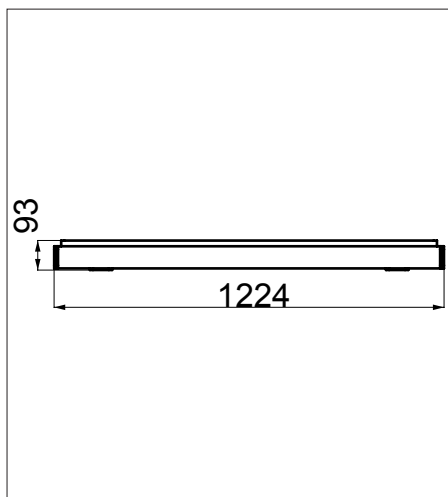

NUR128 - SLEEPER BALANCE BEAM

creative
play

AGE RANGE 2 - 5 YEARS

MULTIPLE CHILDREN

11.6M² SURFACE AREA*

	INSTALLERS REQUIRED	2
	TIME REQUIRED	1 HOUR
	FOUNDATIONS	0.06M³
	FREE FALL HEIGHT	N/A
	PRODUCT DIMENSIONS	H - 0.9M, W - 1.2M, D - 0.2M