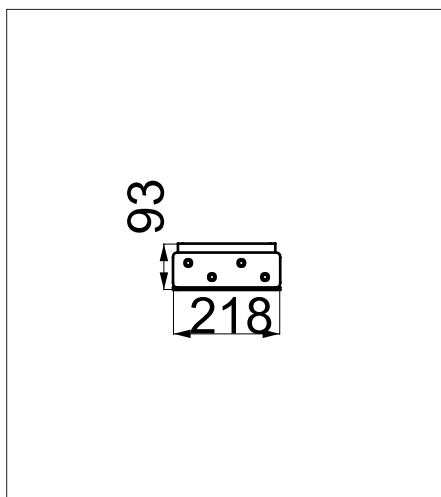

NUR128 - SLEEPER BALANCE BEAM

creative
play

AGE RANGE 2 - 5 YEARS

MULTIPLE CHILDREN

11.6M² SURFACE AREA*

	INSTALLERS REQUIRED	2
	TIME REQUIRED	1 HOUR
	FOUNDATIONS	0.06M³
	FREE FALL HEIGHT	N/A
	PRODUCT DIMENSIONS	H - 0.9M, W - 1.2M, D - 0.2M