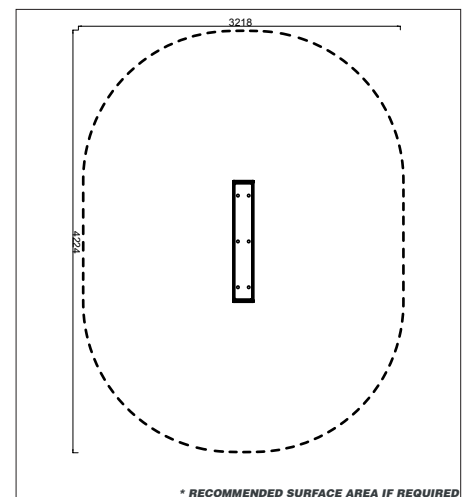

NUR128 - SLEEPER BALANCE BEAM

creative
play

AGE RANGE 2 - 5 YEARS

MULTIPLE CHILDREN

11.6M² SURFACE AREA*

	INSTALLERS REQUIRED	2
	TIME REQUIRED	1 HOUR
	FOUNDATIONS	0.06M³
	FREE FALL HEIGHT	N/A
	PRODUCT DIMENSIONS	H - 0.9M, W - 1.2M, D - 0.2M