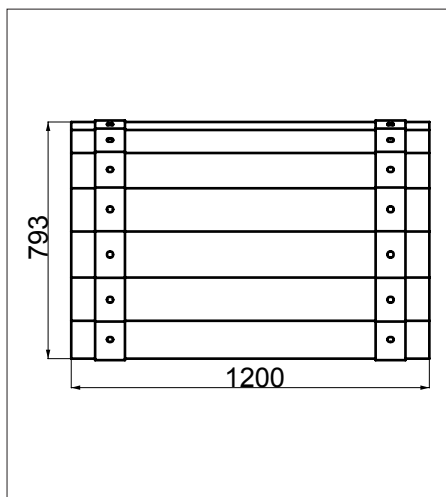

NUR127 - TIMBER CRAWLING TUNNEL

creative
play

AGE RANGE 2 - 5 YEARS

MULTIPLE CHILDREN

14.4M² SURFACE AREA*

ALTERNATIVE PRODUCT

NUR123 - TIMBER BRIDGE - PLAYTEC SIDES

	INSTALLERS REQUIRED	2
	TIME REQUIRED	1 HOUR
	FOUNDATIONS	0.19M³
	FREE FALL HEIGHT	N/A
	PRODUCT DIMENSIONS	H - 0.8M, W - 1.2M, D - 0.9M