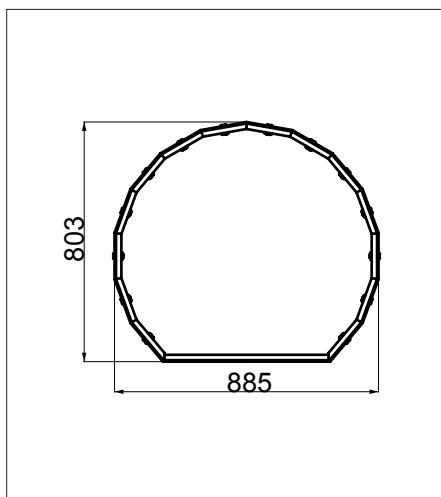

NUR127 - TIMBER CRAWLING TUNNEL

creative
play

AGE RANGE 2 - 5 YEARS

MULTIPLE CHILDREN

14.4M² SURFACE AREA*

ALTERNATIVE PRODUCT

NUR123 - TIMBER BRIDGE - PLAYTEC SIDES

	INSTALLERS REQUIRED	2
	TIME REQUIRED	1 HOUR
	FOUNDATIONS	0.19M³
	FREE FALL HEIGHT	N/A
	PRODUCT DIMENSIONS	H - 0.8M, W - 1.2M, D - 0.9M