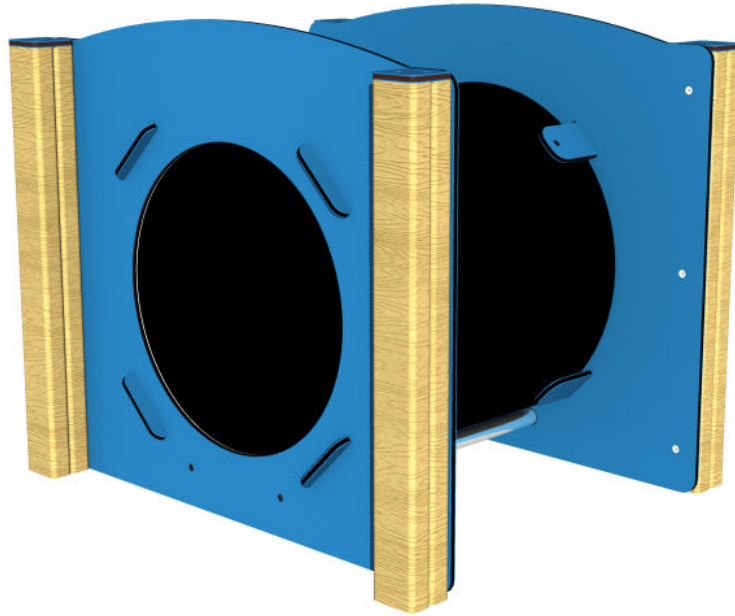

CRAWLING TUNNEL

creative
play

NUR127

**Measurements in millimetres*

PRODUCT INFORMATION

PRODUCT CODE NUR127

DIMENSIONS LXWXH 0.89 X 1.05M X 0.92M

AGE RANGE 3+

SPARE PART AVAILABILITY 2-4 WEEKS

TECHNICAL INFORMATION

FREE FALL HEIGHT 0.2M

MINIMUM AREA 4.05M X 3.9M

MIN. SURFACING AREA 21 SQM

STANDARDS COMPLIANCE BSEN1176

DOWNLOADS

PRODUCT WEBPAGE