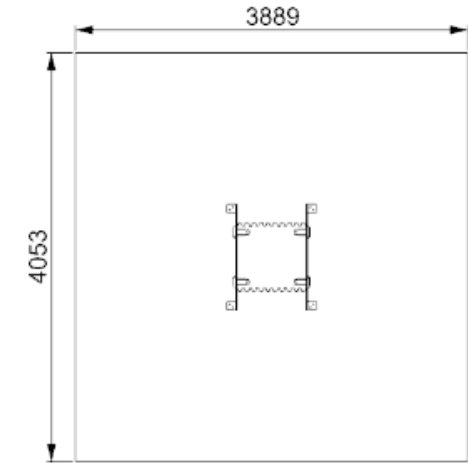

CRAWLING TUNNEL

creative
play

NUR127

**Measurements in millimetres*

PRODUCT INFORMATION

PRODUCT CODE NUR127

DIMENSIONS LXWXH 0.89 X 1.05M X 0.92M

AGE RANGE 3+

SPARE PART AVAILABILITY 2-4 WEEKS

TECHNICAL INFORMATION

FREE FALL HEIGHT 0.2M

MINIMUM AREA 4.05M X 3.9M

MIN. SURFACING AREA 21 SQM

STANDARDS COMPLIANCE BSEN1176

DOWNLOADS

PRODUCT WEBPAGE