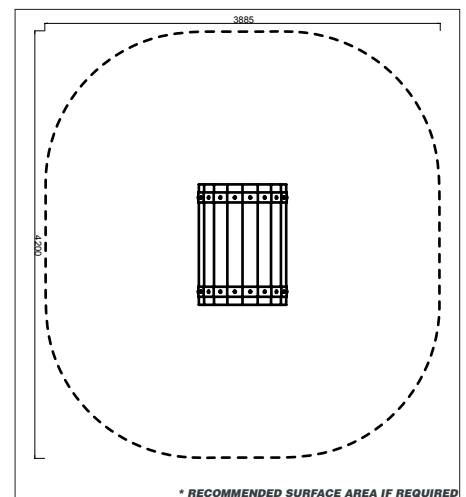

NUR127 - TIMBER CRAWLING TUNNEL

creative
play

AGE RANGE 2 - 5 YEARS

MULTIPLE CHILDREN

14.4M² SURFACE AREA*

ALTERNATIVE PRODUCT

NUR123 - TIMBER BRIDGE - PLAYTEC SIDES

	INSTALLERS REQUIRED	2
	TIME REQUIRED	1 HOUR
	FOUNDATIONS	0.19M³
	FREE FALL HEIGHT	N/A
	PRODUCT DIMENSIONS	H - 0.8M, W - 1.2M, D - 0.9M