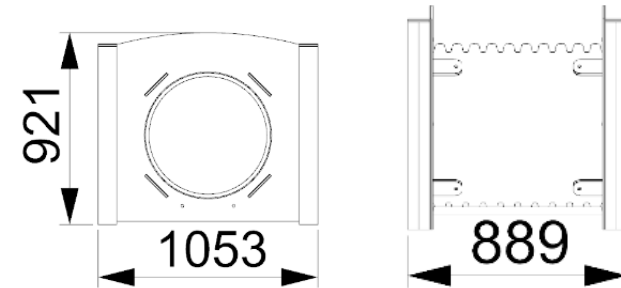

CRAWLING TUNNEL

creative
play

NUR127

**Measurements in millimetres*

PRODUCT INFORMATION

PRODUCT CODE NUR127

DIMENSIONS LXWXH 0.89 X 1.05M X 0.92M

AGE RANGE 3+

SPARE PART AVAILABILITY 2-4 WEEKS

TECHNICAL INFORMATION

FREE FALL HEIGHT 0.2M

MINIMUM AREA 4.05M X 3.9M

MIN. SURFACING AREA 21 SQM

STANDARDS COMPLIANCE BSEN1176

DOWNLOADS

PRODUCT WEBPAGE