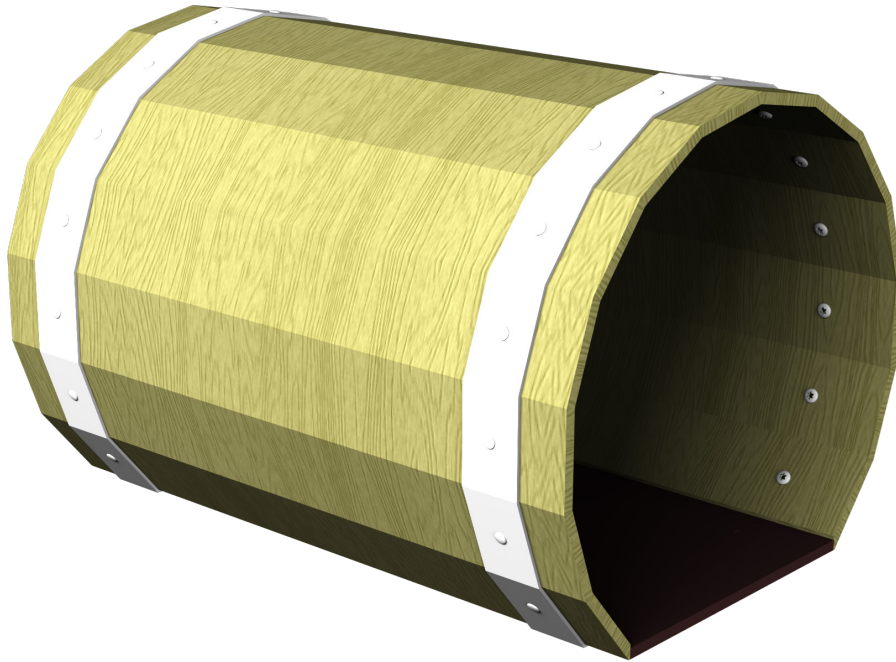

NUR127 - TIMBER CRAWLING TUNNEL

creative
play

AGE RANGE 2 - 5 YEARS

MULTIPLE CHILDREN

14.4M² SURFACE AREA*

ALTERNATIVE PRODUCT

NUR123 - TIMBER BRIDGE - PLAYTEC SIDES

	INSTALLERS REQUIRED	2
	TIME REQUIRED	1 HOUR
	FOUNDATIONS	0.19M³
	FREE FALL HEIGHT	N/A
	PRODUCT DIMENSIONS	H - 0.8M, W - 1.2M, D - 0.9M