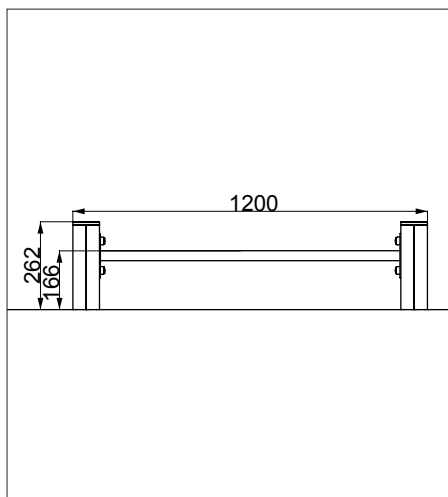

# NUR124 - BALANCE BAR

creative  
play

**AGE RANGE** 2 - 5 YEARS

**1 CHILD USE**

**11M<sup>2</sup> SURFACE AREA \***

	<b>INSTALLERS REQUIRED</b>	<b>2</b>
	<b>TIME REQUIRED</b>	<b>2 HOURS</b>
	<b>FOUNDATIONS</b>	<b>0.1M<sup>3</sup></b>
	<b>FREE FALL HEIGHT</b>	<b>0.3M</b>
	<b>PRODUCT DIMENSIONS</b>	<b>H - 0.3M, W - 1.2M, D - 0.09M</b>

## NUR124 - BALANCE BAR