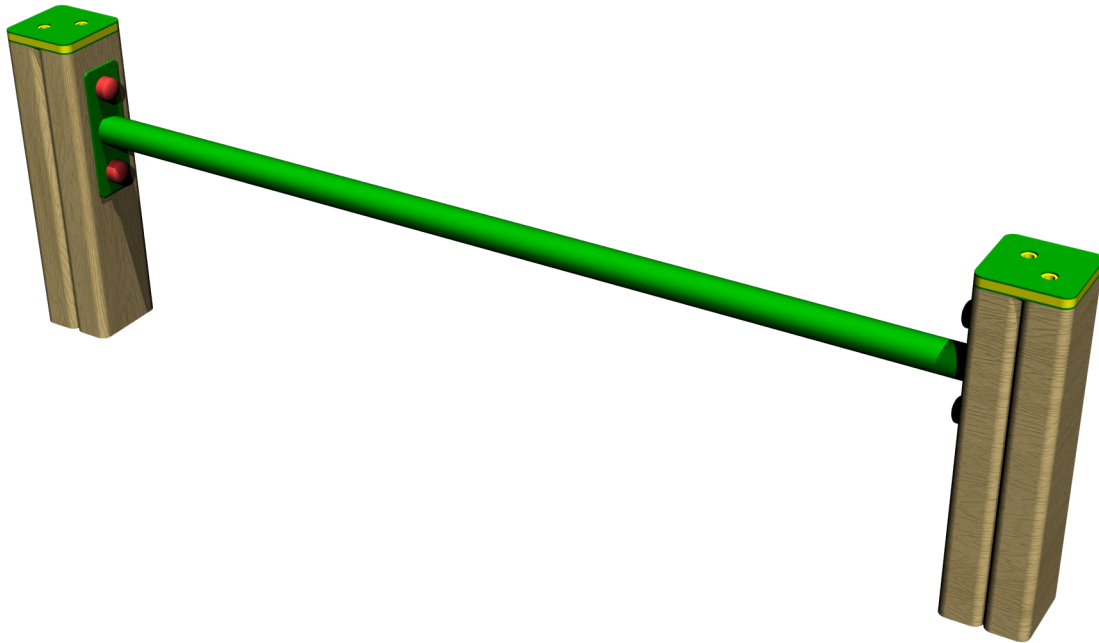

# NUR124 - BALANCE BAR

creative  
play

**AGE RANGE** 2 - 5 YEARS

**1 CHILD USE**

**11M<sup>2</sup> SURFACE AREA \***

	<b>INSTALLERS REQUIRED</b>	<b>2</b>
	<b>TIME REQUIRED</b>	<b>2 HOURS</b>
	<b>FOUNDATIONS</b>	<b>0.1M<sup>3</sup></b>
	<b>FREE FALL HEIGHT</b>	<b>0.3M</b>
	<b>PRODUCT DIMENSIONS</b>	<b>H - 0.3M, W - 1.2M, D - 0.09M</b>

## NUR124 - BALANCE BAR