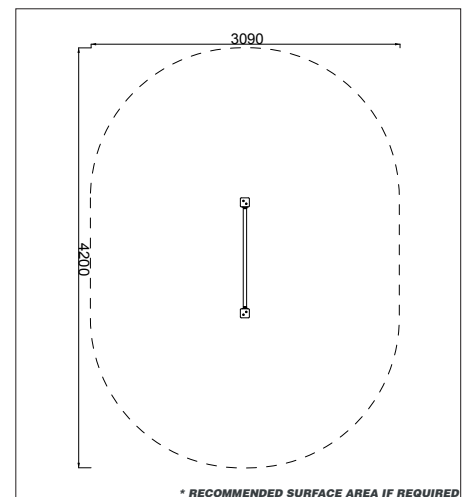

# NUR124 - BALANCE BAR

creative  
play

**AGE RANGE** 2 - 5 YEARS

**1 CHILD USE**

**11M<sup>2</sup> SURFACE AREA \***

	<b>INSTALLERS REQUIRED</b>	<b>2</b>
	<b>TIME REQUIRED</b>	<b>2 HOURS</b>
	<b>FOUNDATIONS</b>	<b>0.1M<sup>3</sup></b>
	<b>FREE FALL HEIGHT</b>	<b>0.3M</b>
	<b>PRODUCT DIMENSIONS</b>	<b>H - 0.3M, W - 1.2M, D - 0.09M</b>

## NUR124 - BALANCE BAR