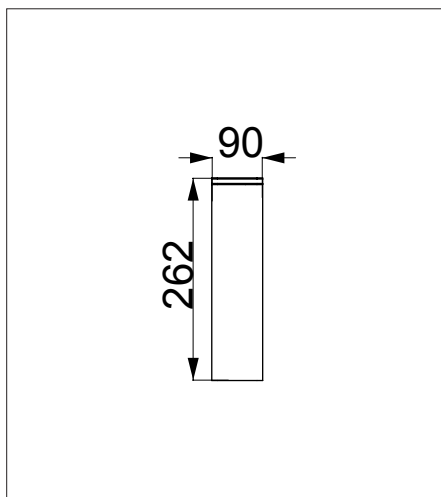

# NUR124 - BALANCE BAR

creative  
play

**AGE RANGE** 2 - 5 YEARS

**1 CHILD USE**

**11M<sup>2</sup> SURFACE AREA \***

	<b>INSTALLERS REQUIRED</b>	<b>2</b>
	<b>TIME REQUIRED</b>	<b>2 HOURS</b>
	<b>FOUNDATIONS</b>	<b>0.1M<sup>3</sup></b>
	<b>FREE FALL HEIGHT</b>	<b>0.3M</b>
	<b>PRODUCT DIMENSIONS</b>	<b>H - 0.3M, W - 1.2M, D - 0.09M</b>

## NUR124 - BALANCE BAR