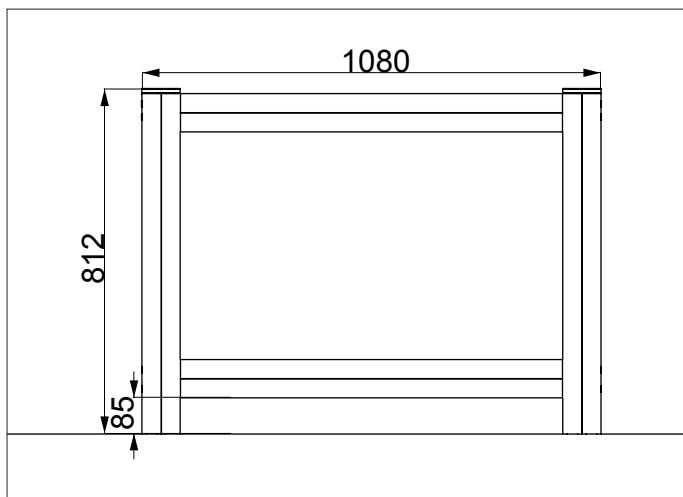

# NUR113 - WHITE BOARD

creative  
play

**AGE RANGE** 2 - 5 YEARS

**MULTIPLE CHILDREN**

**SURFACE AREA - N/A**

	<b>INSTALLERS REQUIRED</b>	2
	<b>TIME REQUIRED</b>	2 HOURS
	<b>FOUNDATIONS</b>	0.1M <sup>3</sup>
	<b>FREE FALL HEIGHT</b>	N/A
	<b>PRODUCT DIMENSIONS</b>	H - 0.8M, W - 1.1M, D - 0.09M

## NUR113 - WHITE BOARD