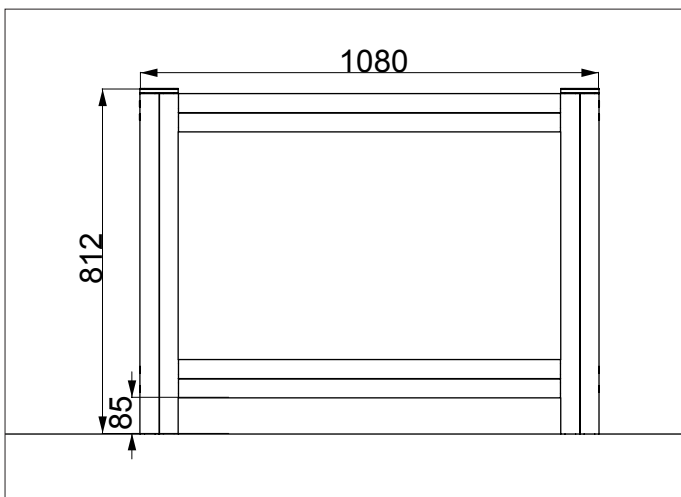

NUR111 - CHALK BOARD

creative
play

AGE RANGE 2 - 5 YEARS

MULTIPLE CHILDREN

SURFACE AREA - N/A

	INSTALLERS REQUIRED	2
	TIME REQUIRED	2 HOURS
	FOUNDATIONS	0.1M³
	FREE FALL HEIGHT	N/A
	PRODUCT DIMENSIONS	H - 0.8M, W - 1.1M, D - 0.09M

NUR111 - CHALK BOARD