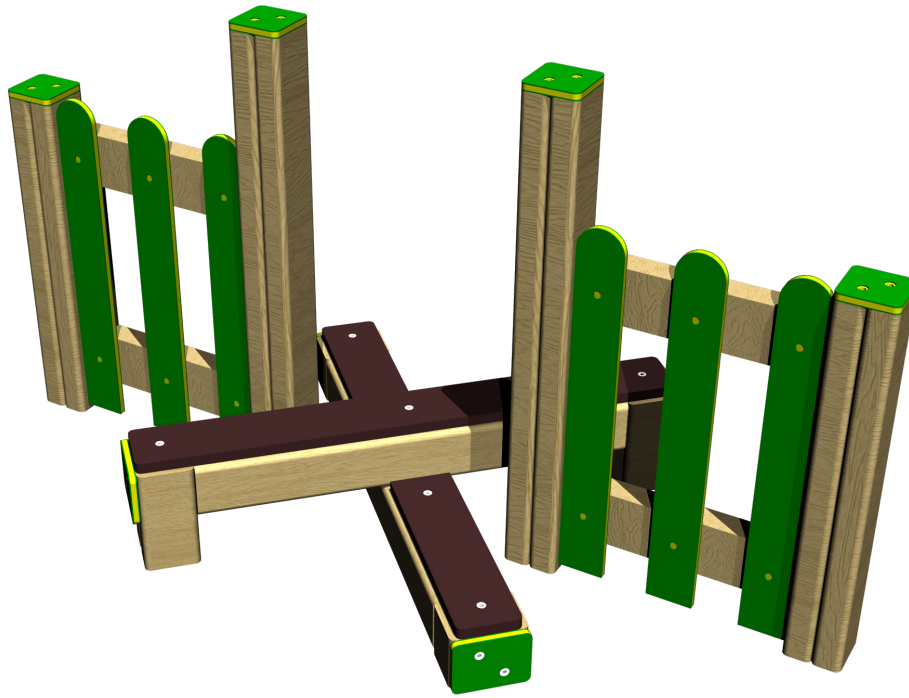

# NUR106 - PLAYTEC STILE

creative  
play

**AGE RANGE** 2 - 5 YEARS

**MULTIPLE CHILDREN**

**SURFACE AREA - N/A**

	<b>INSTALLERS REQUIRED</b>	<b>2</b>
	<b>TIME REQUIRED</b>	<b>1 HOUR</b>
	<b>FOUNDATIONS</b>	<b>0.34M<sup>3</sup></b>
	<b>FREE FALL HEIGHT</b>	<b>0.2M</b>
	<b>PRODUCT DIMENSIONS</b>	<b>H - 0.8M, W - 1.5M, D - 0.7M</b>

## NUR106 - PLAYTEC STILE