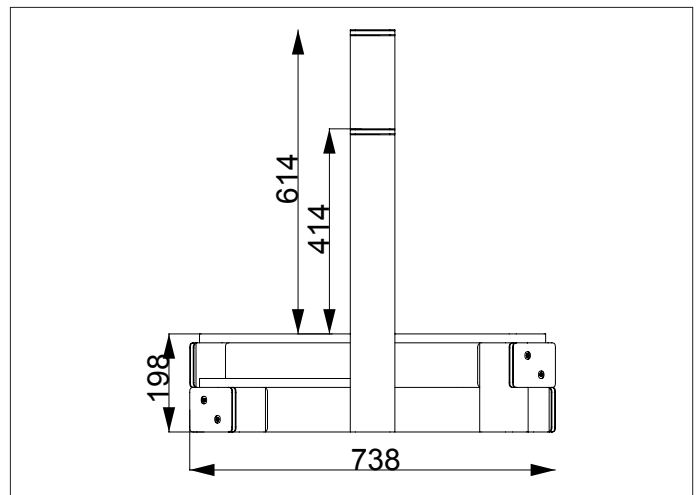

# NUR106 - PLAYTEC STILE

creative  
play

**AGE RANGE** 2 - 5 YEARS

**MULTIPLE CHILDREN**

**SURFACE AREA - N/A**

	<b>INSTALLERS REQUIRED</b>	<b>2</b>
	<b>TIME REQUIRED</b>	<b>1 HOUR</b>
	<b>FOUNDATIONS</b>	<b>0.34M<sup>3</sup></b>
	<b>FREE FALL HEIGHT</b>	<b>0.2M</b>
	<b>PRODUCT DIMENSIONS</b>	<b>H - 0.8M, W - 1.5M, D - 0.7M</b>

## NUR106 - PLAYTEC STILE