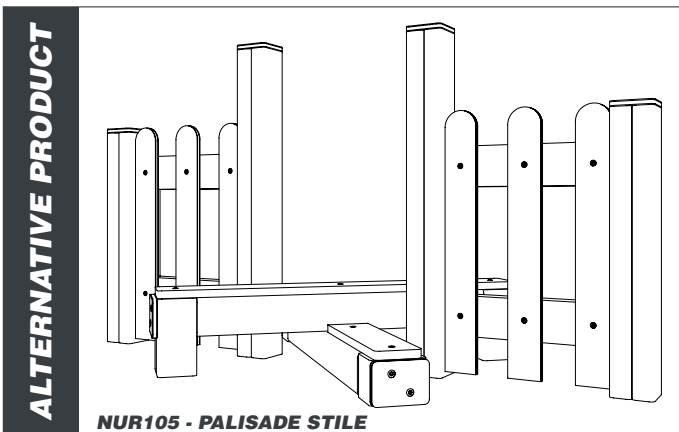

# NUR106 - PLAYTEC STILE

creative  
play

**AGE RANGE** 2 - 5 YEARS

**MULTIPLE CHILDREN**

**SURFACE AREA - N/A**

	<b>INSTALLERS REQUIRED</b>	<b>2</b>
	<b>TIME REQUIRED</b>	<b>1 HOUR</b>
	<b>FOUNDATIONS</b>	<b>0.34M<sup>3</sup></b>
	<b>FREE FALL HEIGHT</b>	<b>0.2M</b>
	<b>PRODUCT DIMENSIONS</b>	<b>H - 0.8M, W - 1.5M, D - 0.7M</b>

## NUR106 - PLAYTEC STILE