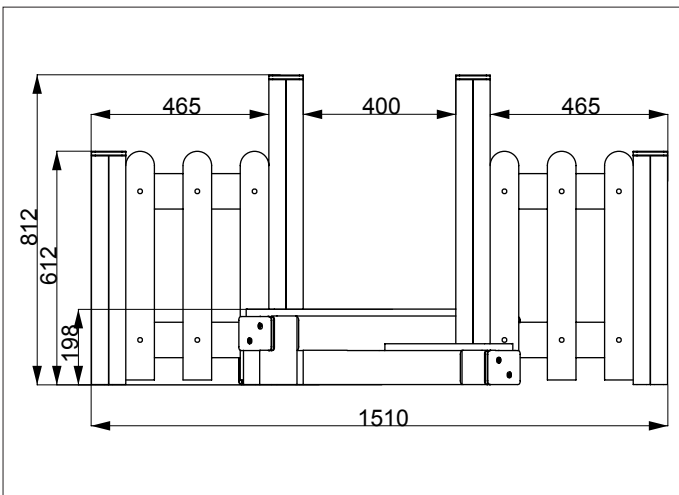

# NUR106 - PLAYTEC STILE

creative  
play

**AGE RANGE** 2 - 5 YEARS

**MULTIPLE CHILDREN**

**SURFACE AREA - N/A**

	<b>INSTALLERS REQUIRED</b>	<b>2</b>
	<b>TIME REQUIRED</b>	<b>1 HOUR</b>
	<b>FOUNDATIONS</b>	<b>0.34M<sup>3</sup></b>
	<b>FREE FALL HEIGHT</b>	<b>0.2M</b>
	<b>PRODUCT DIMENSIONS</b>	<b>H - 0.8M, W - 1.5M, D - 0.7M</b>

## NUR106 - PLAYTEC STILE