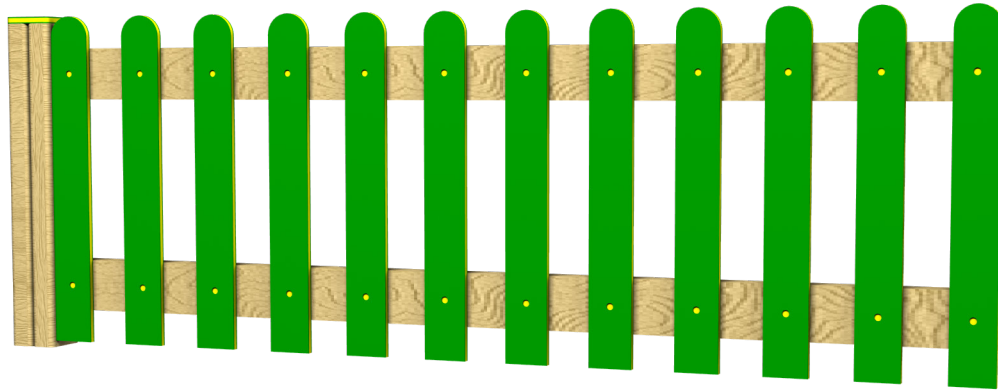

NUR102 - 600MM PLAYTEC FENCING

AGE RANGE N/A

MULTIPLE CHILDREN

SURFACE AREA - N/A

	INSTALLERS REQUIRED	2
	TIME REQUIRED	PROJECT DEPENDANT
	FOUNDATIONS	0.03M³ PER SECTION
	FREE FALL HEIGHT	N/A
	PRODUCT DIMENSIONS	H - 0.6M, W - 1.8M, D - 0.09M

NUR102 - 600MM PLAYTEC FENCING