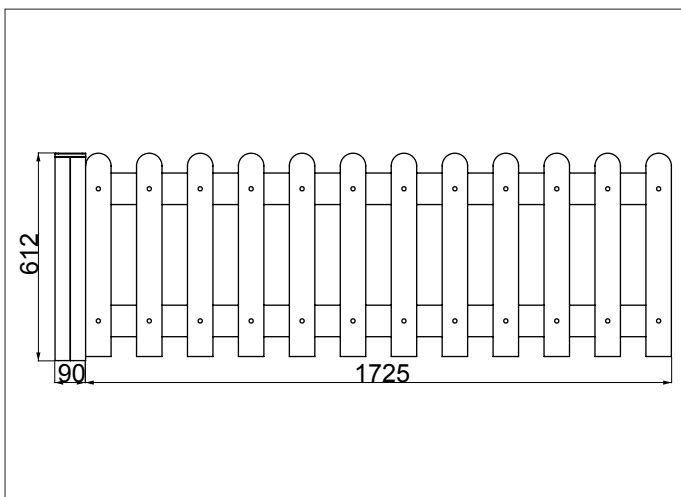

NUR102 - 600MM PLAYTEC FENCING

AGE RANGE N/A

MULTIPLE CHILDREN

SURFACE AREA - N/A

	INSTALLERS REQUIRED	2
	TIME REQUIRED	PROJECT DEPENDANT
	FOUNDATIONS	0.03M³ PER SECTION
	FREE FALL HEIGHT	N/A
	PRODUCT DIMENSIONS	H - 0.6M, W - 1.8M, D - 0.09M

NUR102 - 600MM PLAYTEC FENCING