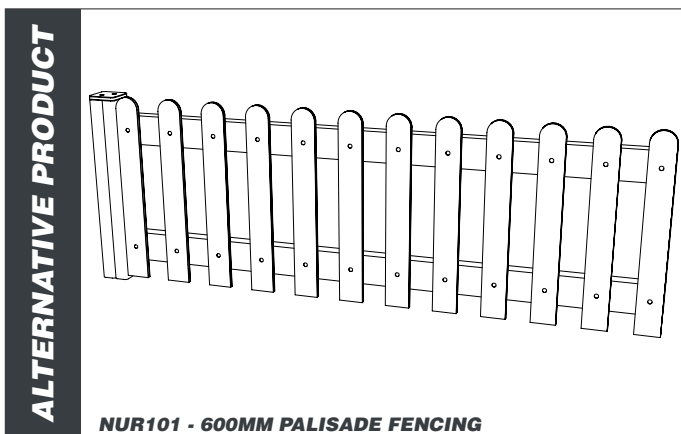

NUR102 - 600MM PLAYTEC FENCING

AGE RANGE N/A

MULTIPLE CHILDREN

SURFACE AREA - N/A

	INSTALLERS REQUIRED	2
	TIME REQUIRED	PROJECT DEPENDANT
	FOUNDATIONS	0.03M³ PER SECTION
	FREE FALL HEIGHT	N/A
	PRODUCT DIMENSIONS	H - 0.6M, W - 1.8M, D - 0.09M

NUR102 - 600MM PLAYTEC FENCING