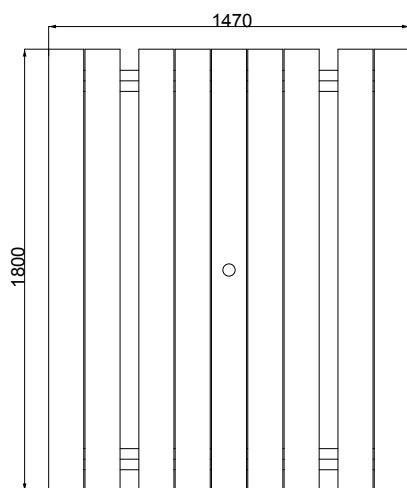

PT108 - 1.8M PICNIC TABLE (UMBRELLA)

creative
play

2+ 2 - 16+ YEARS

 **MULTIPLE PEOPLE**

 **0M² SURFACE AREA**

ALTERNATIVE PRODUCT

	INSTALLERS REQUIRED	2
	TIME REQUIRED	1 Hour
	FOUNDATIONS	0M³
	FREE FALL HEIGHT	0M
	OVERALL WEIGHT	TBC
	HEAVIEST PART	TBC
	LARGEST PART	H - 1.8M W - 0.7M

PT108 - 1.8M PICNIC TABLE (UMBRELLA)