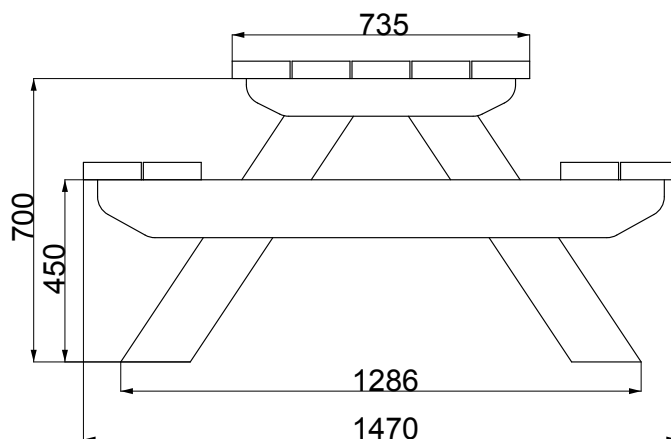

PT108 - 1.8M PICNIC TABLE (UMBRELLA)

creative
play

2+ 2 - 16+ YEARS

 **MULTIPLE PEOPLE**

 **0M² SURFACE AREA**

ALTERNATIVE PRODUCT

	INSTALLERS REQUIRED	2
	TIME REQUIRED	1 Hour
	FOUNDATIONS	0M³
	FREE FALL HEIGHT	0M
	OVERALL WEIGHT	TBC
	HEAVIEST PART	TBC
	LARGEST PART	H - 1.8M W - 0.7M

PT108 - 1.8M PICNIC TABLE (UMBRELLA)