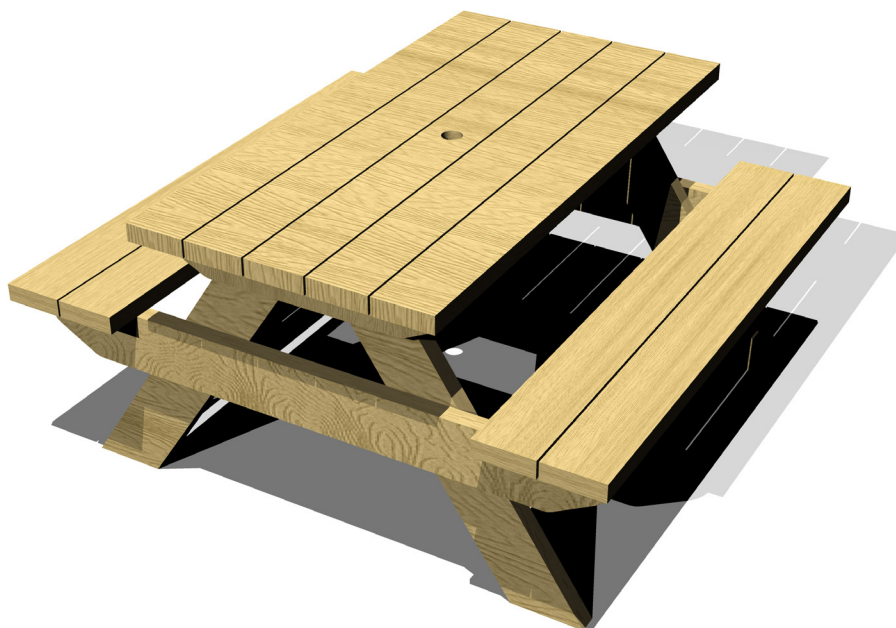

PT108 - 1.8M PICNIC TABLE (UMBRELLA)

creative
play

2+ 2 - 16+ YEARS

 **MULTIPLE PEOPLE**

 **0M² SURFACE AREA**

ALTERNATIVE PRODUCT

	INSTALLERS REQUIRED	2
	TIME REQUIRED	1 Hour
	FOUNDATIONS	0M³
	FREE FALL HEIGHT	0M
	OVERALL WEIGHT	TBC
	HEAVIEST PART	TBC
	LARGEST PART	H - 1.8M W - 0.7M

PT108 - 1.8M PICNIC TABLE (UMBRELLA)