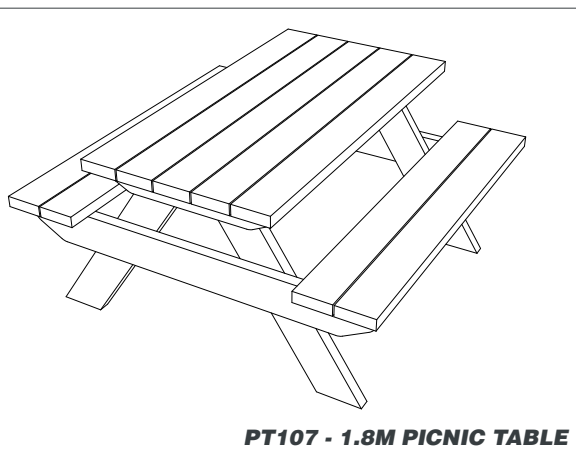

PT108 - 1.8M PICNIC TABLE (UMBRELLA)

creative
play

2+ 2 - 16+ YEARS

 **MULTIPLE PEOPLE**

 **0M² SURFACE AREA**

ALTERNATIVE PRODUCT

	INSTALLERS REQUIRED	2
	TIME REQUIRED	1 Hour
	FOUNDATIONS	0M³
	FREE FALL HEIGHT	0M
	OVERALL WEIGHT	TBC
	HEAVIEST PART	TBC
	LARGEST PART	H - 1.8M W - 0.7M

PT108 - 1.8M PICNIC TABLE (UMBRELLA)