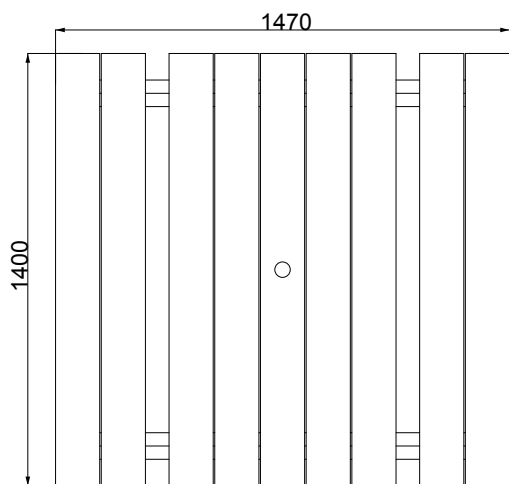

PT106 - 1.4M PICNIC TABLE (UMBRELLA)

creative
play

2+ 2 - 16+ YEARS

MULTIPLE PEOPLE

0M² SURFACE AREA

ALTERNATIVE PRODUCT

PT105 - 1.4M PICNIC TABLE

	INSTALLERS REQUIRED	2
	TIME REQUIRED	1 Hour
	FOUNDATIONS	0M³
	FREE FALL HEIGHT	0M
	OVERALL WEIGHT	TBC
	HEAVIEST PART	TBC
	LARGEST PART	H - 1.4M W - 0.7M

PT106 - 1.4M PICNIC TABLE (UMBRELLA)