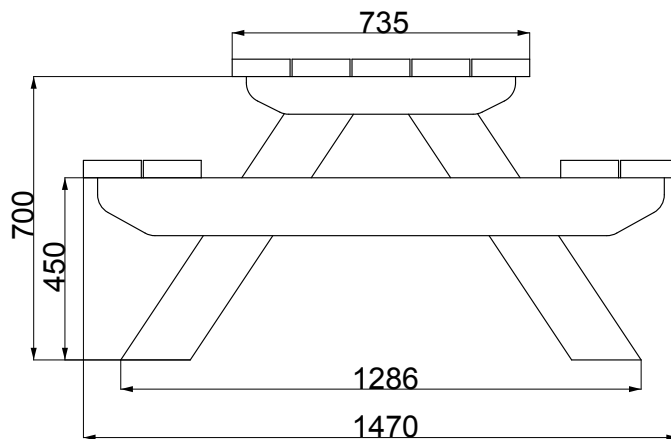

PT106 - 1.4M PICNIC TABLE (UMBRELLA)

creative
play

2+ 2 - 16+ YEARS

MULTIPLE PEOPLE

0M² SURFACE AREA

ALTERNATIVE PRODUCT

PT105 - 1.4M PICNIC TABLE

	INSTALLERS REQUIRED	2
	TIME REQUIRED	1 Hour
	FOUNDATIONS	0M³
	FREE FALL HEIGHT	0M
	OVERALL WEIGHT	TBC
	HEAVIEST PART	TBC
	LARGEST PART	H - 1.4M W - 0.7M

PT106 - 1.4M PICNIC TABLE (UMBRELLA)