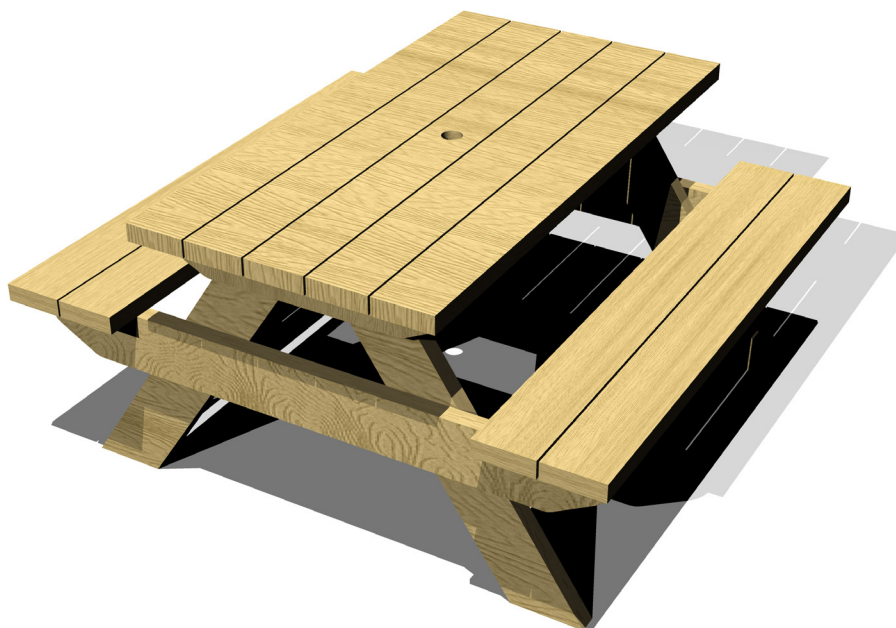

PT106 - 1.4M PICNIC TABLE (UMBRELLA)

creative
play

2+ 2 - 16+ YEARS

MULTIPLE PEOPLE

0M² SURFACE AREA

ALTERNATIVE PRODUCT

PT105 - 1.4M PICNIC TABLE

	INSTALLERS REQUIRED	2
	TIME REQUIRED	1 Hour
	FOUNDATIONS	0M³
	FREE FALL HEIGHT	0M
	OVERALL WEIGHT	TBC
	HEAVIEST PART	TBC
	LARGEST PART	H - 1.4M W - 0.7M

PT106 - 1.4M PICNIC TABLE (UMBRELLA)