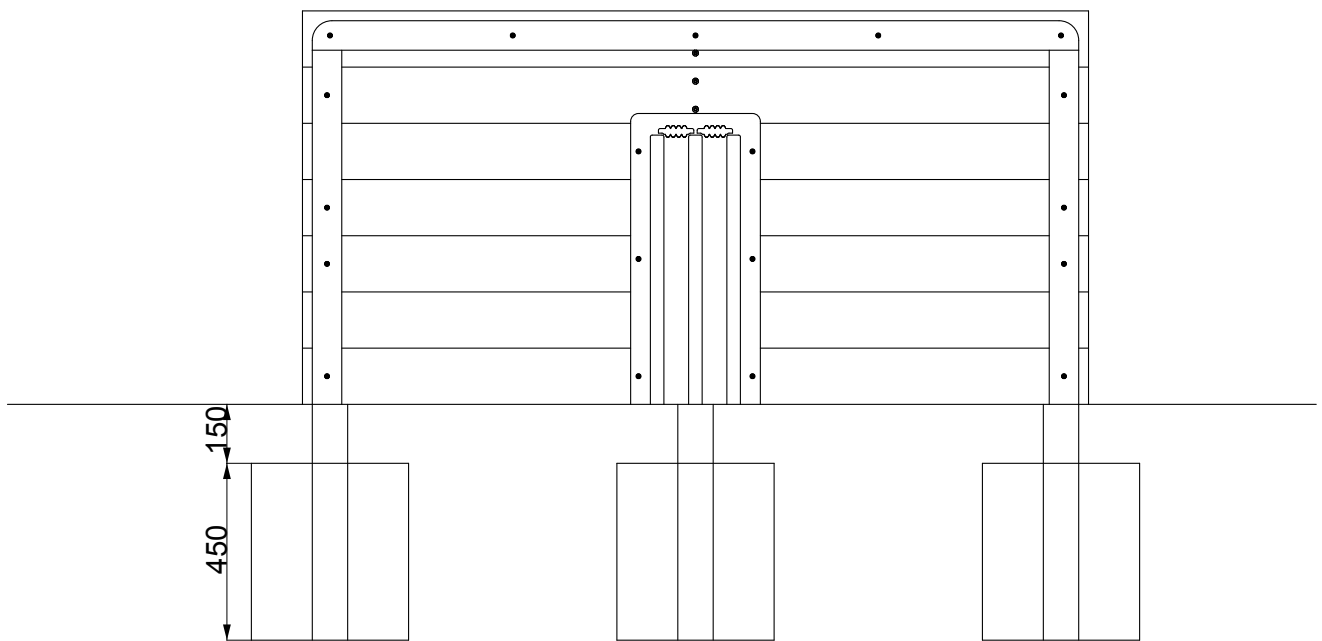

CP067(B) - 2M X 1M TIMBER KICK BOARD WITH TRIM
Installation Instructions

**creative
play**

FOUNDATION DETAIL

INSTALLATION INSTRUCTIONS

1 INSTALL CP067(B) INTO THE GROUND

ADDITIONAL DIMENSIONS