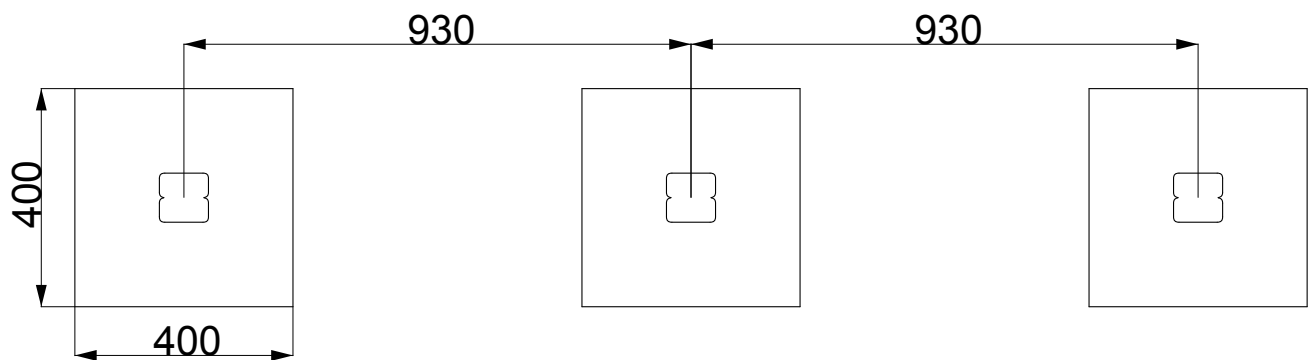

CP067(B) - 2M X 1M TIMBER KICK BOARD WITH TRIM
Installation Instructions

**creative
play**

FOUNDATION DETAIL

INSTALLATION INSTRUCTIONS

1 INSTALL CP067(B) INTO THE GROUND

ADDITIONAL DIMENSIONS