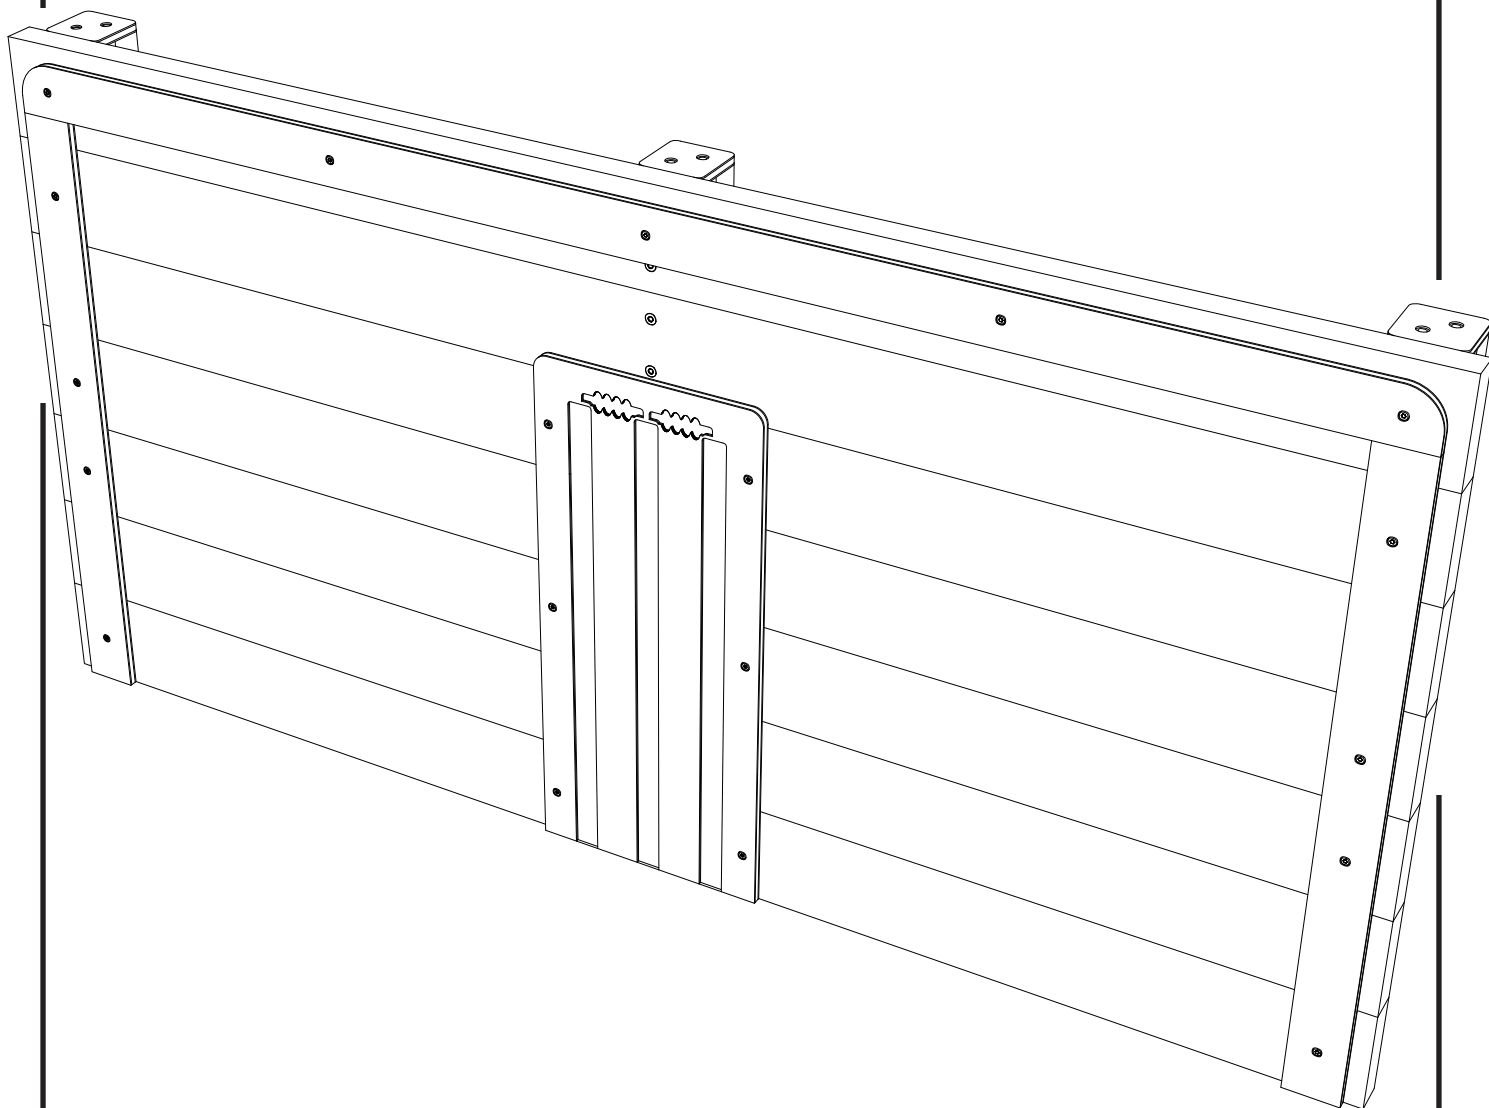

CP067(B) - 2M X 1M TIMBER KICK BOARD WITH TRIM
Installation Instructions

**creative
play**

FOUNDATION DETAIL

INSTALLATION INSTRUCTIONS

1 INSTALL CP067(B) INTO THE GROUND

ADDITIONAL DIMENSIONS