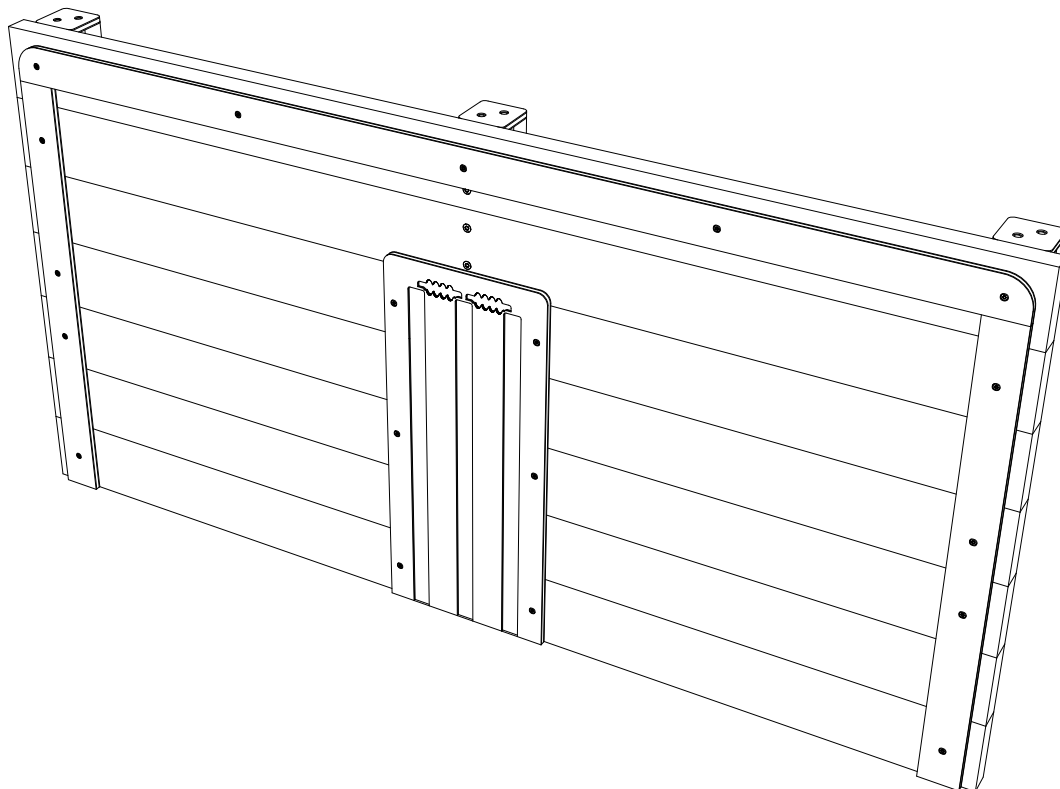

CP067(B) - 2M X 1M TIMBER KICK BOARD WITH TRIM
Installation Instructions

**creative
play**

FOUNDATION DETAIL

INSTALLATION INSTRUCTIONS

1 INSTALL CP067(B) INTO THE GROUND

ADDITIONAL DIMENSIONS