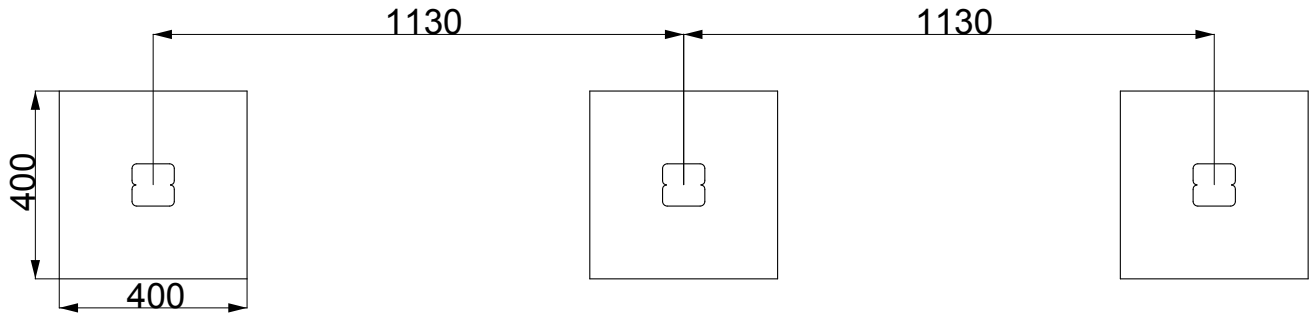

CP067(A) - 2.4M X 1M TIMBER KICK BOARD

Installation Instructions

**creative
play**

FOUNDATION DETAIL

INSTALLATION INSTRUCTIONS

1 INSTALL CP067(A) INTO THE GROUND

ADDITIONAL DIMENSIONS