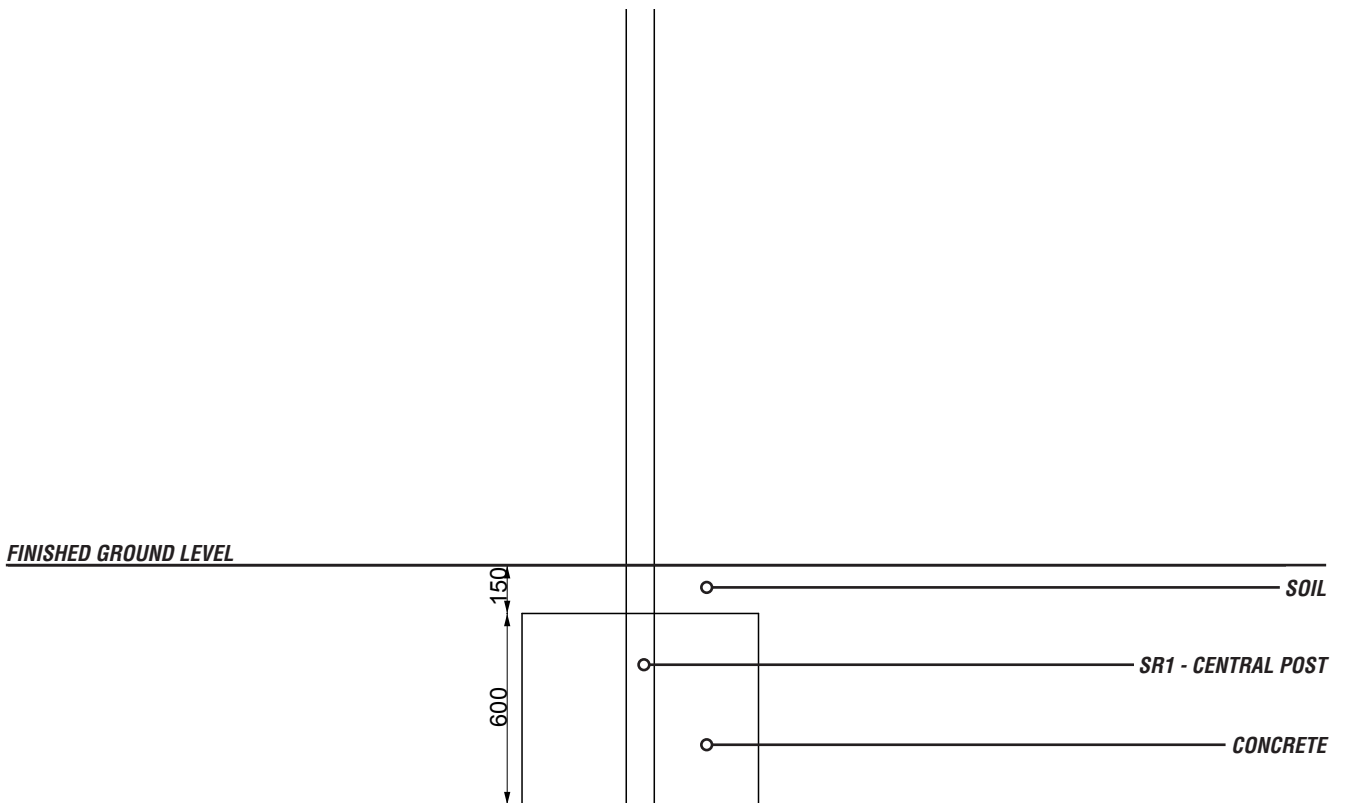

# ***PARTS REQUIRED***

---

***SR1 - CENTRAL POST***

***SR2 - UPPER NET***

***SR3 - RING***

***SR4 - LOWER NET***

***FIXTURES AND FITTINGS***

***\*\* SOME PARTS MAY BE  
PRE-ASSEMBLED BY  
SUPPLIER \*\****

# INSTALLATION INSTRUCTIONS

---

**1** INSTALL **SR1** INTO GROUND AT REQUIRED LEVEL

**2** ATTACH **SR2** TO **SR1**  
USING FIXINGS PROVIDED