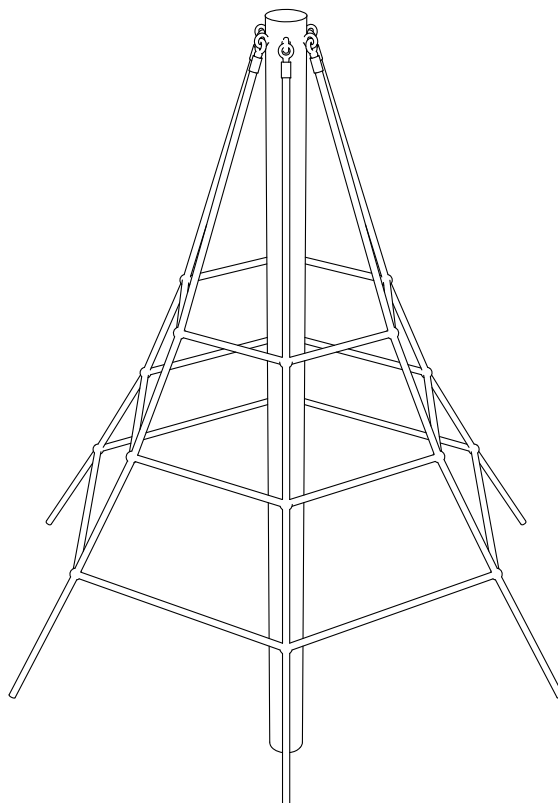

# **SR114 - ROPE NET PYRAMID**

# INSTALLATION INSTRUCTIONS

---

**1** INSTALL **SR1** INTO GROUND AT REQUIRED LEVEL

**2** ATTACH **SR2** TO **SR1**  
USING FIXINGS PROVIDED