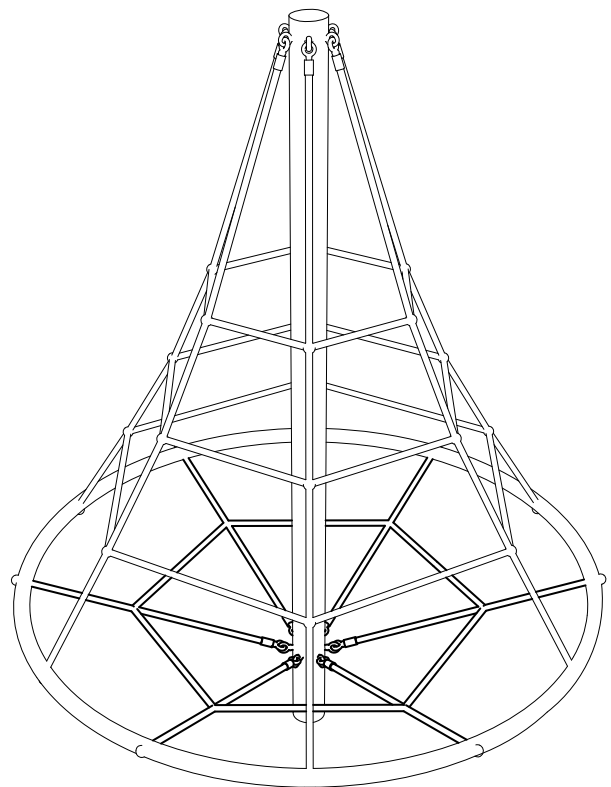

# **SR114 - ROPE NET PYRAMID**

# INSTALLATION INSTRUCTIONS

---

**1** INSTALL **SR1** INTO GROUND AT REQUIRED LEVEL

**2** ATTACH **SR2** TO **SR1**  
USING FIXINGS PROVIDED

# INSTALLATION INSTRUCTIONS

---

**3**

**ATTACH SR3 TO SR2**

*USING FIXINGS PROVIDED*

**4**

**ATTACH SR4 TO SR1 & SR3**

*USING FIXINGS PROVIDED*

# ***ADDITIONAL DIMENSIONS***

---