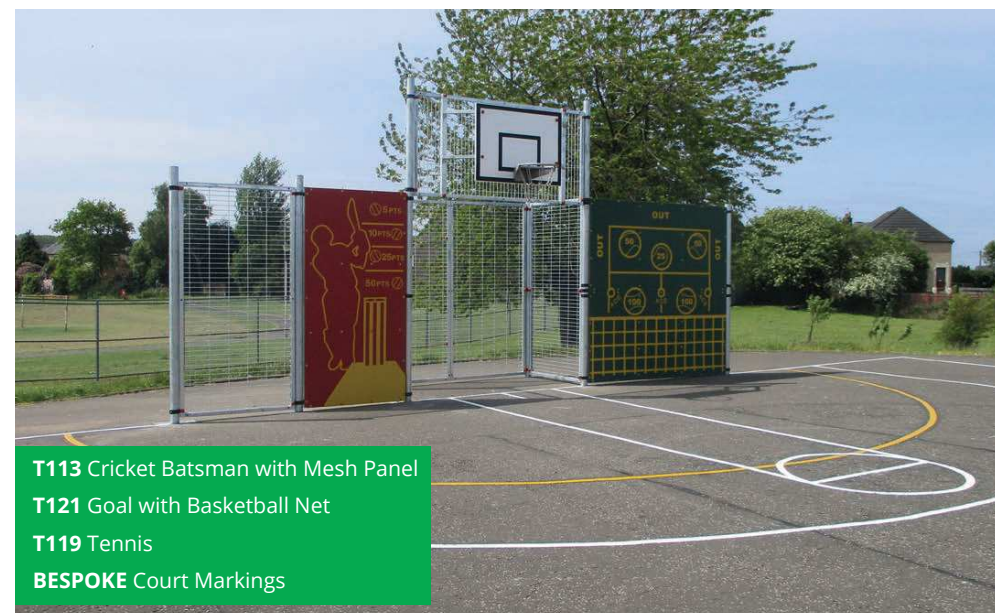

BESPOKE Court Markings

THE BRIEF

St Mary's RC Primary School contacted Creative Play after viewing our Target range on our website. They wanted to update their existing tarmac sports court area and inject a variety of sports-related play opportunities.

The staff at St Mary's really liked our Target One, a Goal with Basketball Net with two football themed Target panels, however wanted to provide a wider variety of sports opportunities in their existing play space. All our full height Target panels are interchangeable so they can be individually selected to best suit the school's play requirements. Together, we decided on two Tennis Panels as well as a Cricket Batsman and Cricket Fielder to be spread across the two Target Goal areas. To rejuvenate the area we also laid new thermoplastic sports court markings, including basketball, netball & football, allowing a much wider range of sports to be played during break and lesson times.

PRODUCTS SHOWN

T119 Tennis

T121 Goal with Basketball Net

T112 Cricket Fielder with Mesh Panel

BESPOKE Court Markings

BEFORE

AFTER

T113 Cricket Batsman with Mesh Panel