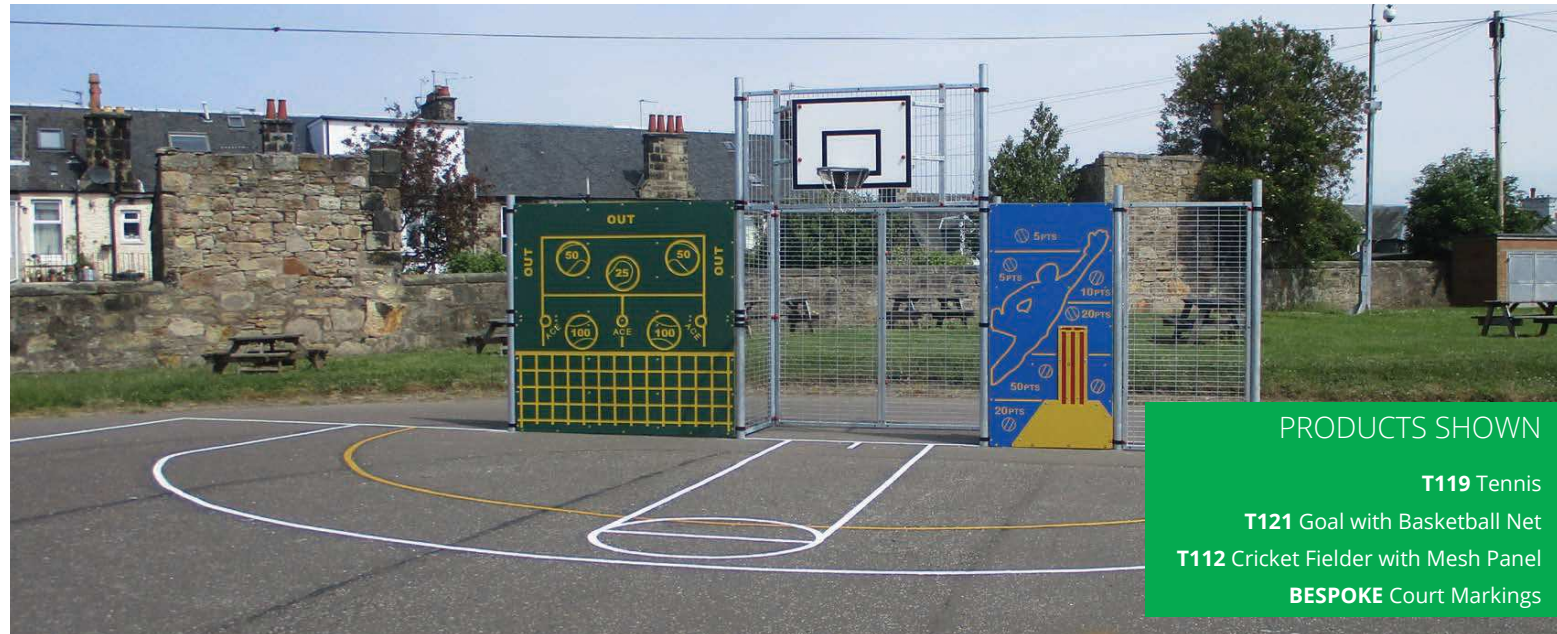

FACTFILE

ST MARY'S RC PRIMARY SCHOOL

FALKIRK, EH51 9QB

KEY CREATIVE PLAY PRODUCTS

T121 Goal with Basketball Net

T119 Tennis

T112 Cricket Fielder with Mesh Panel

T113 Cricket Batsman with Mesh Panel

BESPOKE Court Markings

THE BRIEF

St Mary's RC Primary School contacted Creative Play after viewing our Target range on our website. They wanted to update their existing tarmac sports court area and inject a variety of sports-related play opportunities.

The staff at St Mary's really liked our Target One, a Goal with Basketball Net with two football themed Target panels, however wanted to provide a wider variety of sports opportunities in their existing play space. All our full height Target panels are interchangeable so they can be individually selected to best suit the school's play requirements. Together, we decided on two Tennis Panels as well as a Cricket Batsman and Cricket Fielder to be spread across the two Target Goal areas. To rejuvenate the area we also laid new thermoplastic sports court markings, including basketball, netball & football, allowing a much wider range of sports to be played during break and lesson times.